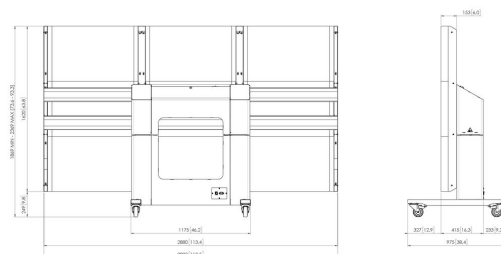

## TLWE78201 Motorized Trolley for LG 130" All-in-one LED Wall

### Key Benefits

- Easy install
- TÜV and CE certified
- Mobile and/or stand alone
- Lockable storage space for PC/AV equipment
- Maximum load weight: 225 kg

The TLWE78201 is a composite kit, consisting of a motorized trolley and an LED wall interface. This kit is specially designed for the secure attachment of the LG FHD 130 inch All-in-one. The trolley is adjustable in height up to 50 cm and is also TÜV and CE certified.

### Specifications

|  |               |
|--|---------------|
| Article number (SKU)                         | 7951310       |
| Colour                                       | Black         |
| EAN single box                               | 8712285352386 |
| TÜV certified                                | Yes           |
| Guarantee                                    | 5 years       |
| Max. weight load (kg/Lbs)                    | 225 / 496.04  |
| Certifications                               | CE            |
| Max. distance to floor - center display (mm) | 1575          |
| Min. distance to floor - center display (mm) | 1075          |
| Motorized                                    | Yes           |
| Height adjustment (mm)                       | 500           |