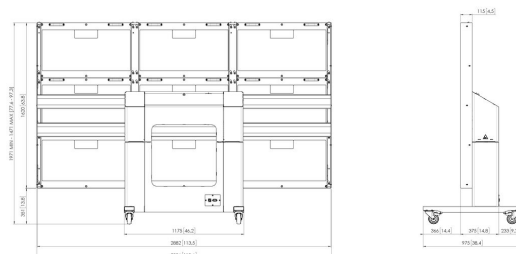

TLWE78101 Motorized Trolley for Samsung IFR/IER 1.5 mm LED Wall

Key Benefits

- Easy install
- TÜV and CE certified
- Mobile and/or stand alone
- Lockable storage space for PC/AV equipment
- Maximum load weight: 225 kg

The TLWE78101 is a composite kit, consisting of a motorized trolley and an LED wall interface. This kit is specially designed for the secure attachment of the Samsung FHD IFR/IER 1.5 mm (3x3 LED wall). The trolley is adjustable in height up to 50 cm and is also TÜV and CE certified.

TLWE78101 Motorized Trolley for Samsung IFR/IER 1.5 mm LED Wall

Specifications

Article number (SKU)	7951290
Colour	Black
EAN single box	8712285352362
TÜV certified	Yes
Guarantee	2 years
Max. weight load (kg/Lbs)	225 / 496.04
Certifications	CE
Max. distance to floor - center display (mm)	1575
Min. distance to floor - center display (mm)	1075
Motorized	Yes
Height adjustment (mm)	500