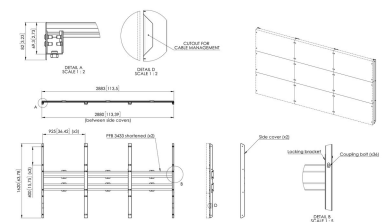

## INT8201 LED Wall Interface for LG 130" All-in-one (LAAF series)

### Key Benefits

- Easy to install and maintain
- Quick to install
- Solution for every configuration
- Attractive design
- TÜV-5 certified

Vogel's has put together a complete video wall interface kit for creating a LED wall with the LG 130 inch All-in-one LAAF series.

## Specifications

|                      |               |
|----------------------|---------------|
| Article number (SKU) | 7951260       |
| Colour               | Black         |
| EAN single box       | 8712285352300 |
| TÜV certified        | Yes           |
| Guarantee            | 5 years       |
| Orientation          | Landscape     |