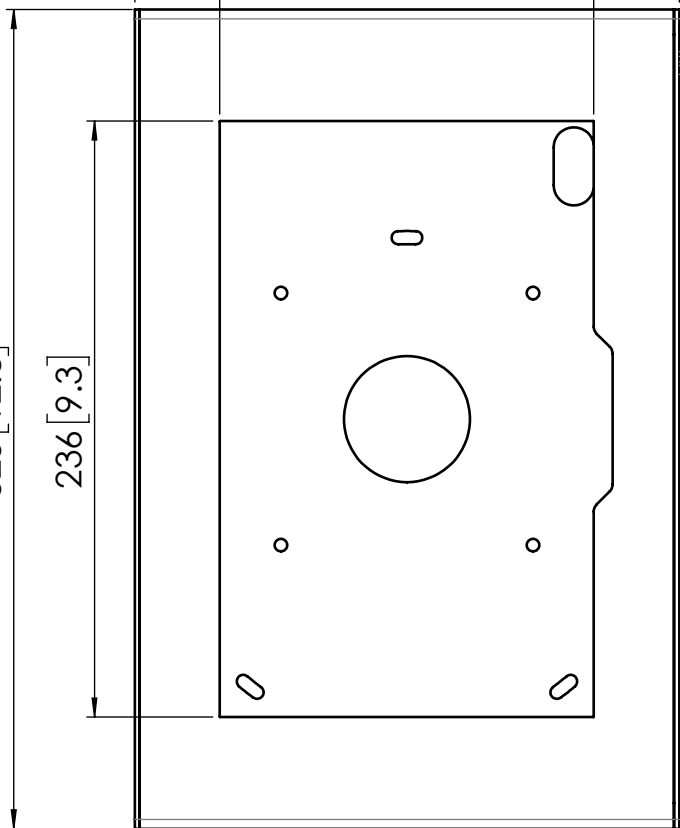

Product data sheet

PRODUCT DATA SHEET PTS 1242

Dimensions in mm [inch]

216 [8.5]

148 [5.8]

16 [0.6]

$\phi 50$ [2.0]

$\phi 5$ [0.2]