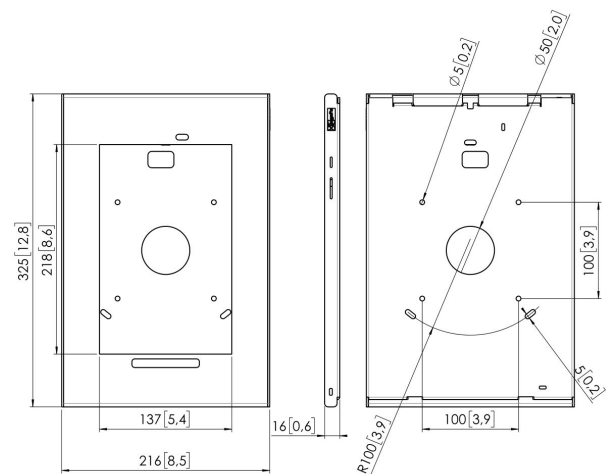

## PTS 1230 Tablet Holder for Samsung Galaxy Tab A 10.1 (2018)

## Specifications

Article number (SKU)	7495394
Colour	Silver
EAN single box	8712285342684
Height	325
Width	216
Depth	16
Guarantee	5 years
Desk options	Fixed table mount Fixed table stand Free-standing table stand
Lockable	True
Tablet Brand and Model(s)	Samsung Galaxy Tab A 10.1 (2018)
Tablet Home button Hidden or Accessible	Hidden