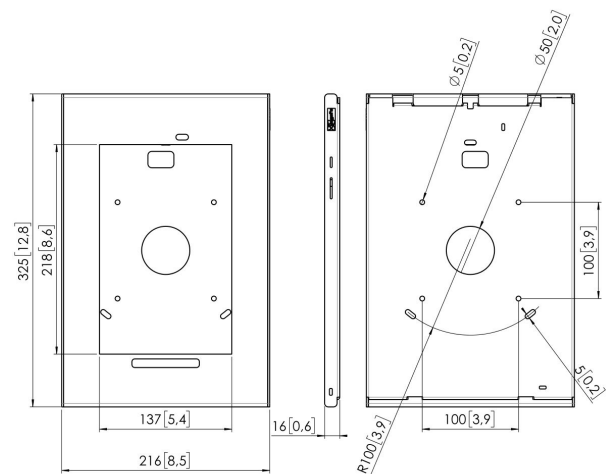

PTS 1229 Tablet Holder for Samsung Galaxy Tab A 10.1 (2018)

Specifications

Article number (SKU)	7495384
Colour	Silver
EAN single box	8712285342660
Height	325
Width	216
Depth	16
Guarantee	5 years
Desk options	Fixed table mount Fixed table stand Free-standing table stand
Lockable	True
Tablet Brand and Model(s)	Samsung Galaxy Tab A 10.1 (2018)
Tablet Home button Hidden or Accessible	Accessible