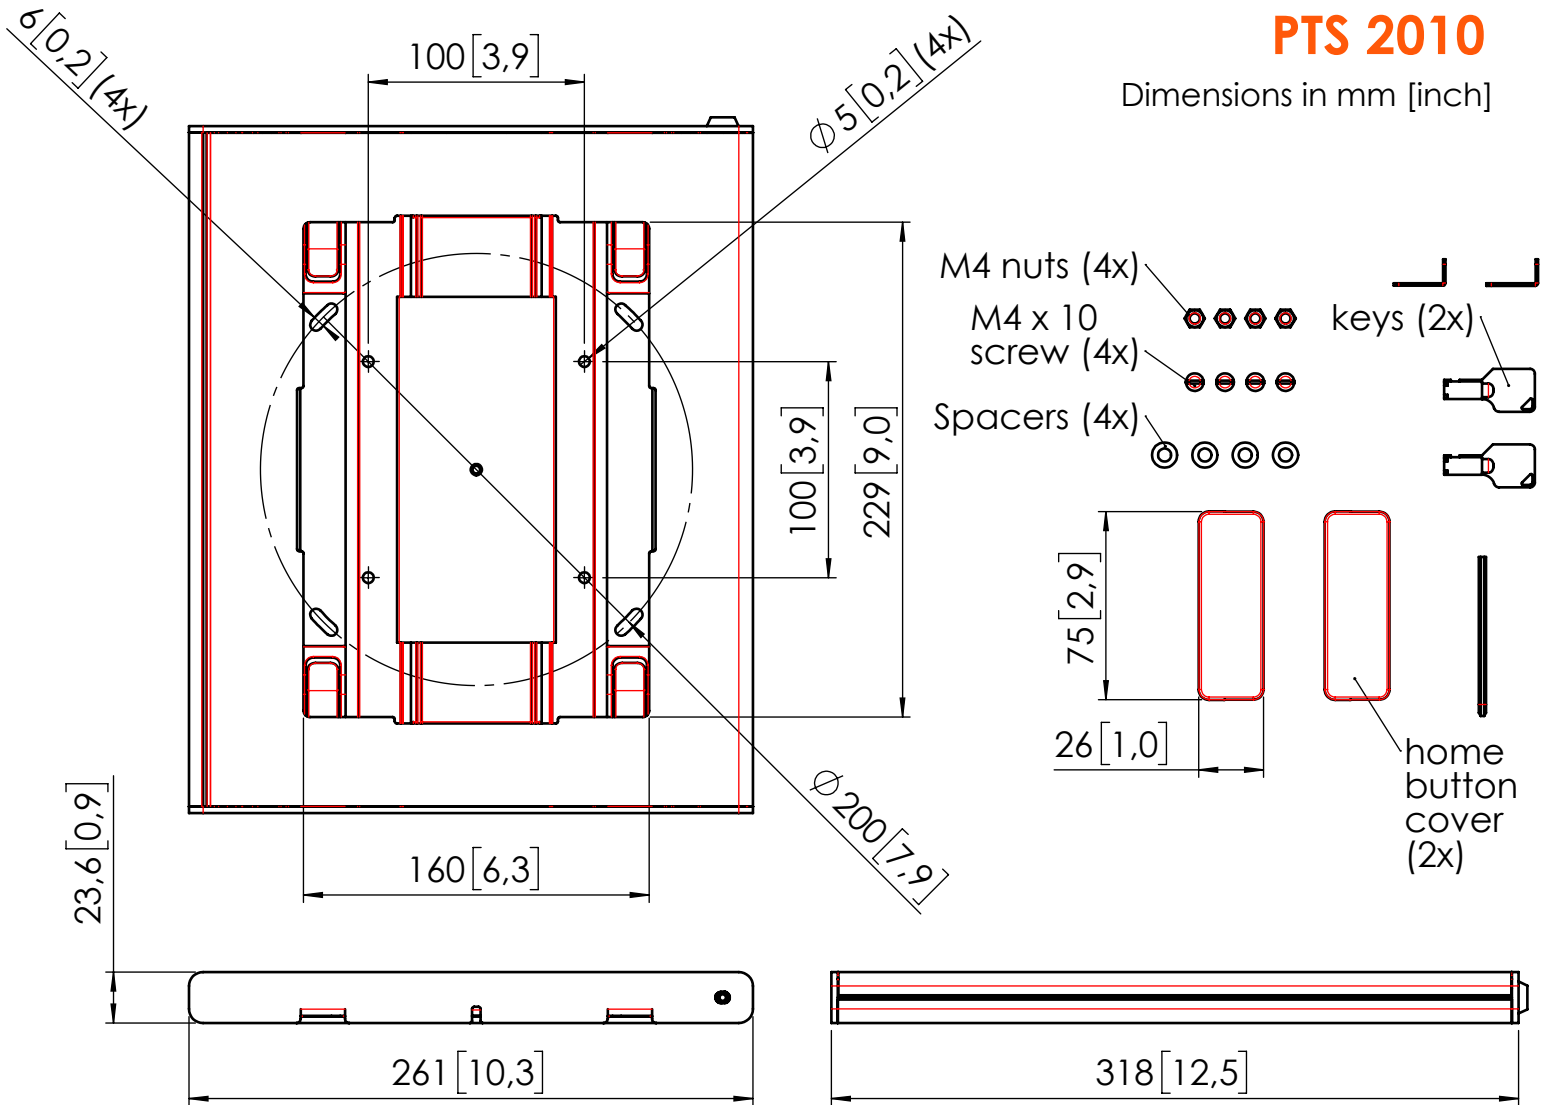

Product data sheet

PTS 2010

Dimensions in mm [inch]

Suitable for tablet dimensions: