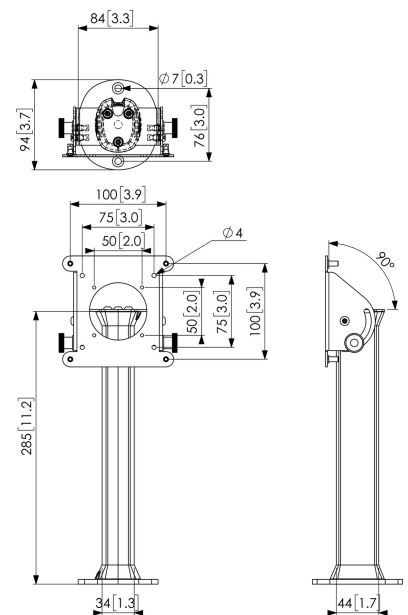

PTA 3102 Tablet Table Stand

PTA 3102 is a table stand designed to be used in combination with the Vogel's PTS secure tablet enclosures.

PTA 3102 Tablet Table Stand

Specifications

Article number (SKU)	7493120
Colour	Black
EAN single box	8712285334740
Height	260
TÜV certified	Yes
Tilt	Tilt up to 90°
Guarantee	5 years
Max. weight load (kg/Lbs)	3 / 6.61
Max. height of interface (mm)	120
Max. width of interface (mm)	120
Cable management	Integrated cable management
Max. distance to floor - center display (mm)	260
Max. screen size (inch)	26
Min. screen size (inch)	7
Universal or fixed hole pattern	Fixed