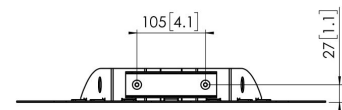

PFA 9038 Accessory Shelf for PFF1550/1570

Optional accessory shelf for PFF 1560 and PUC 24xx