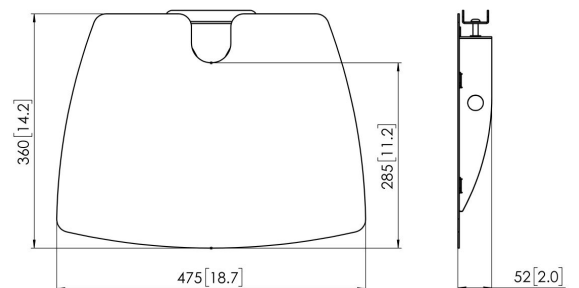

## **PFA 9038 Accessory Shelf for PFF1550/1570**

Optional accessory shelf for PFF 1560 and PUC 24xx

## Specifications

Article number (SKU)	7390384
Colour	Silver
EAN single box	8712285316081
Guarantee	5 years
Max. weight load (kg/Lbs)	10 / 22.05

VOGEL'S HOLDING BV (©)

All rights reserved.  
Subject to printing errors,  
technical and price  
amendments.