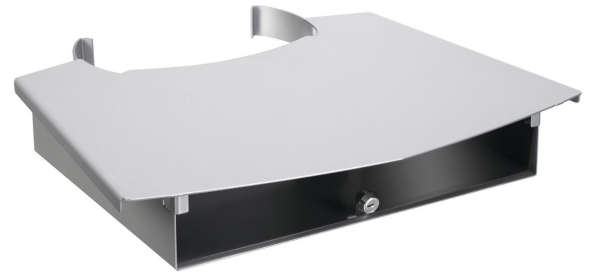

## PFA 9034 Locking Cabinet

PFA 9034 is a lockable cabinet/shelve for PFT 2520 and PFF 2420

## PFA 9034 Locking Cabinet

# Specifications

Article number (SKU)	7390344
Colour	Silver
EAN single box	8712285315022
TÜV certified	Yes
Guarantee	5 years
Max. weight load (kg/Lbs)	10 / 22.05
Lockable	True

VOGEL'S HOLDING BV (©)

All rights reserved.  
Subject to printing errors,  
technical and price  
amendments.