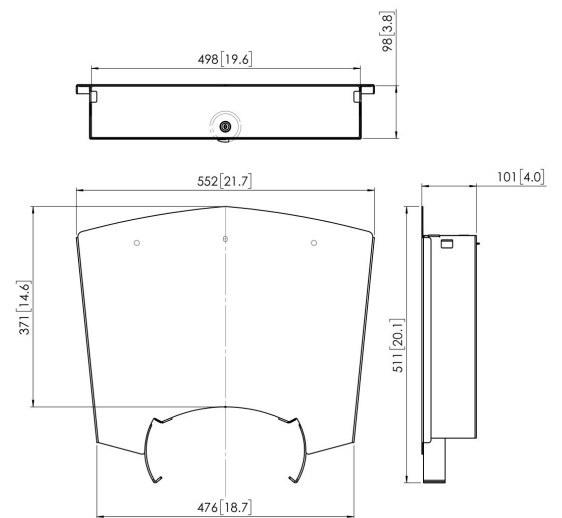

PFA 9034 Locking Cabinet

PFA 9034 is a lockable cabinet/shelve for PFT 2520 and PFF 2420