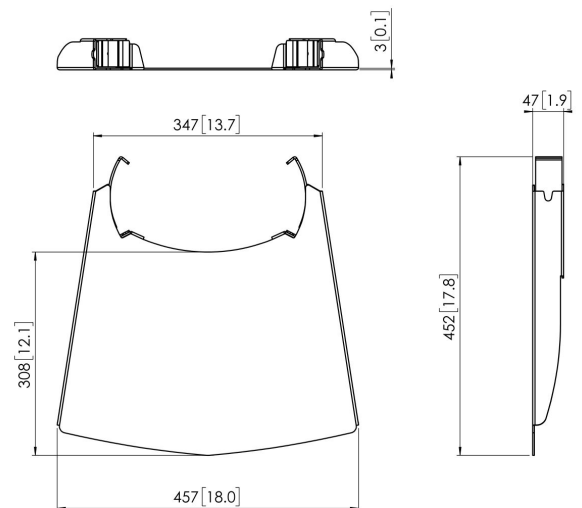

## PFA 9033 Accessory Shelf

Accessory shelf for PFT 2520, PFF 2420

# Specifications

Article number (SKU)	7390334
Colour	Silver
EAN single box	8712285315008
TÜV certified	Yes
Guarantee	5 years
Max. weight load (kg/Lbs)	10 / 22.05

VOGEL'S HOLDING BV (©)

All rights reserved.  
Subject to printing errors,  
technical and price  
amendments.