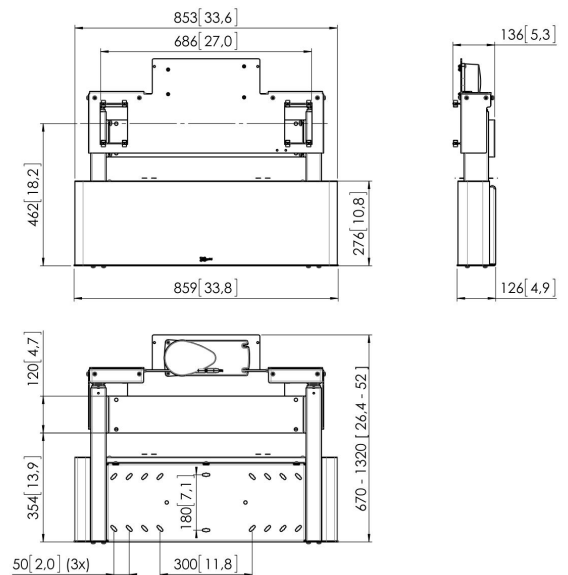

PFWE 7150 Motorized Display Wall Mount

Interactive displays mounted to a wall need height adjustment for different length of users, especially in education but also in business use. As interactive displays are heavy, the Vogel's PFWE 7150 is the perfect, stylish and ergonomic solution.

PFWE 7150 Motorized Display Wall Mount

Specifications

Article number (SKU)	7371504
Colour	Silver
EAN single box	8712285323607
Guarantee	5 years
Min. screen size (inch)	42
Max. screen size (inch)	86
Max. weight load (kg/Lbs)	160 / 352.74
Max. screen size (inch)	86
Min. screen size (inch)	42
Motorized	Yes
Remote controlled	Yes
Height adjustment (mm)	650