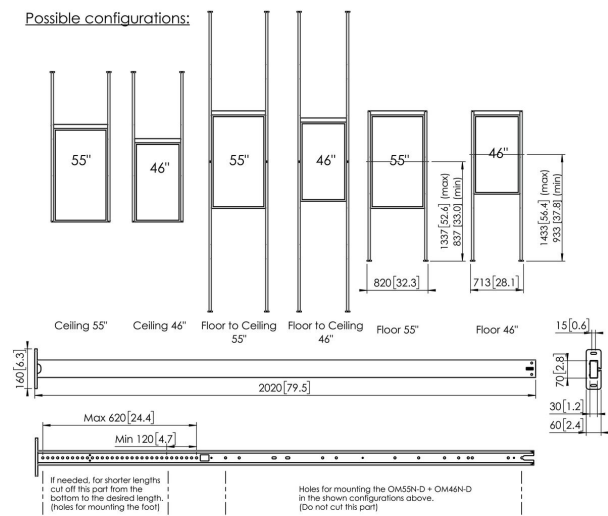

Possible configurations: