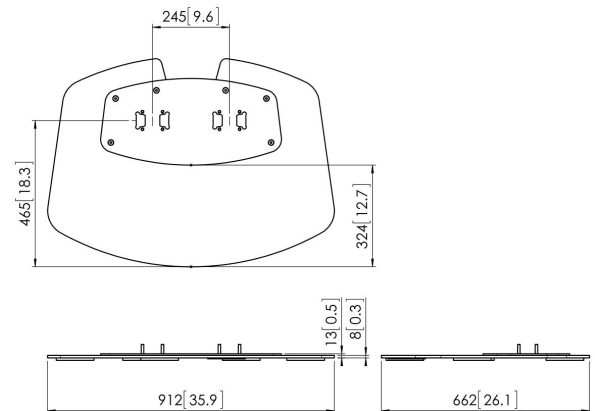

PFF 7030 Floor Plate

The PFF7030 floor plate is a part of the modular Connect-it system with which you can create a floor stand. The double pole construction allows it to be used for large- to extra large-sized displays. The extra stability makes it ideal for interactive displays. The PFA 9126 will automatically be delivered with the PFF 7030.

PFF 7030 Floor Plate

Specifications

Article number (SKU)	7327034
Colour	Silver
EAN single box	8712285323805
Height	13
Width	912
Depth	662
TÜV certified	Yes
Guarantee	5 years
Max. width of interface (mm)	290