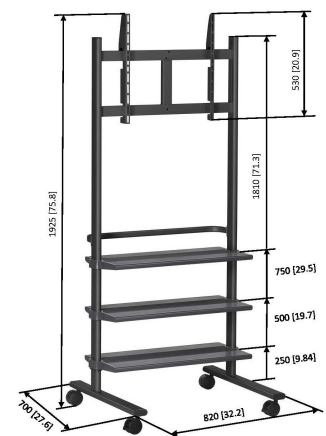

## PB 175 Display Trolley (black)

Vogel's trolleys are the perfect solution to install displays on a mobile base for use on exhibitions, in schools or on convention and exhibition centres.

## PB 175 Display Trolley (black)

# Specifications

Article number (SKU)	7321750
Colour	Black
EAN single box	8712285336188
Height	1925
Guarantee	5 years
Max. weight load (kg/Lbs)	50 / 110.23
Min. hole pattern	200mm x 100mm
Max. hole pattern	670mm x 510mm
Max. height of interface (mm)	530
Max. width of interface (mm)	820
Max. distance to floor - center display (mm)	1660
Max. horizontal hole pattern (mm)	670
Max. screen size (inch)	55
Max. vertical hole pattern (mm)	510
Min. horizontal hole pattern (mm)	200
Min. screen size (inch)	36
Min. vertical hole pattern (mm)	100
Universal or fixed hole pattern	Universal