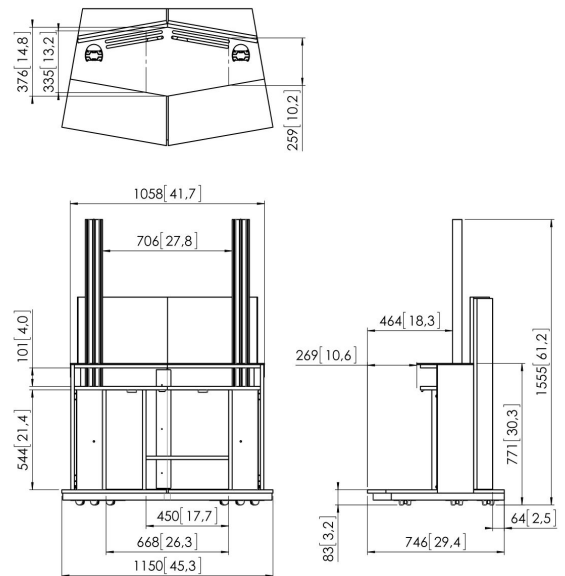

PFF 5211 Video Conferencing Furniture

PFF 5211 is a stylish video conference furniture especially designed for the use of larger displays. It is suitable for single displays of 55" till 90" or dual displays 2x46" till 2x 65". The furniture has wheels for easy maneuverability. The cabinet has ample space for codec's, switchers and other electronic equipment. Access to the inside is made easy with 2 doors at the front and as well as 2 doors at the back. The furniture has an integrated loudspeaker compartment for an optional loudspeaker. This can be the Vogel's PFA 9111 or any other speaker that fits in the available space.

PFF 5211 Video Conferencing Furniture

Specifications

Article number (SKU)	7321524
Colour	Silver
EAN single box	8712285326844
Height	1555
Depth	770
TÜV certified	Yes
Guarantee	5 years
Max. weight load (kg/Lbs)	80 / 176.37
Internal depth (mm)	746
Internal height (mm)	1555
Internal width (mm)	1150
Max. screen size (inch)	90
Min. screen size (inch)	23