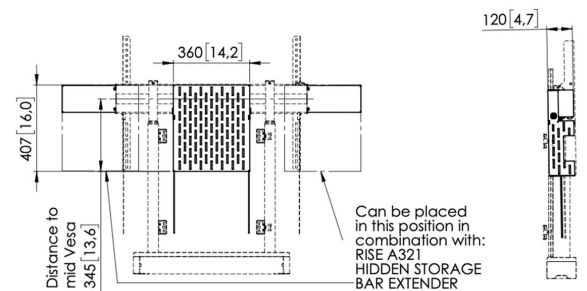

RISE A311 Hidden Storage Unit for RISE Motorized Display Lifts (black)

Key Benefits

- Complete your RISE Display lift with handy accessories
- For mounting on the RISE floor-wall solutions
- For mounting on the RISE trolley, floor stand
- Quick and easy installation
- TÜV-5 certified

Hidden Storage Unit for display lifts

The RISE A311 is a convenient hidden storage unit that can be easily attached to a Vogel's RISE motorized display lift. This open storage unit, measuring 36 cm in width x 12 cm in depth x 40.7 cm in height, hooks securely onto the back of the display lift and thus remains out of sight. This accessory moves along with the height adjustment of the motorized display lift. Easy to combine In combination with the RISE A321 Extension Bar you can attach multiple RISE A311 Hidden Storage Units in the right place to a Vogel's RISE motorized display lift.

RISE A311 Hidden Storage Unit for RISE Motorized Display Lifts (black)

Specifications

Article number (SKU)	7303110
Colour	Black
EAN single box	8712285356902
Height	403
Width	356
Depth	120
TÜV certified	Yes
Guarantee	5 years
Max. weight load (kg/Lbs)	10 / 22.05