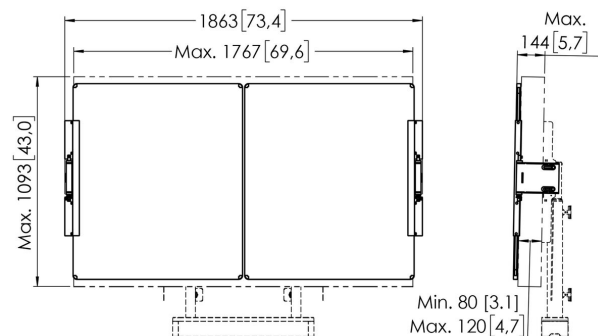

RISE A217 Whiteboard Set 75" for RISE Motorized Display Lift Floor-Wall Solution (white)

Key Benefits

- Complete your RISE Display lift with handy accessories
- For mounting on the RISE floor-wall solutions
- Quick and easy installation
- TÜV-5 certified

Whiteboard Set for 75"

This RISE A217 Whiteboard Set 75" is custom made for the Vogel's RISE motorized display lift floor-wall solution. With this accessory, you can mount a whiteboard to the left and right of a 75-inch display. The enamel steel boards feature hinges developed by Vogel's. As a result, the whiteboards do not spontaneously open, even after frequent use. Easy to install. The adjustable hinges on this accessory set allow you to vary the depth, height and width so that the whiteboards always fit the display, whatever display you are using.

RISE A217 Whiteboard Set 75" for RISE Motorized Display Lift Floor-Wall Solution (white)

Specifications

Article number (SKU)	7302170
Colour	White
EAN single box	8712285356865
Height	1020
Width	3627
Depth	142
TÜV certified	Yes
Tilt	Tilt -4°/+4°
Guarantee	5 years
Guarantee enamel steel boards	25 years
Adjustable depth	True
Adjustable height	True
Max. screen size (inch)	75
Min. screen size (inch)	75