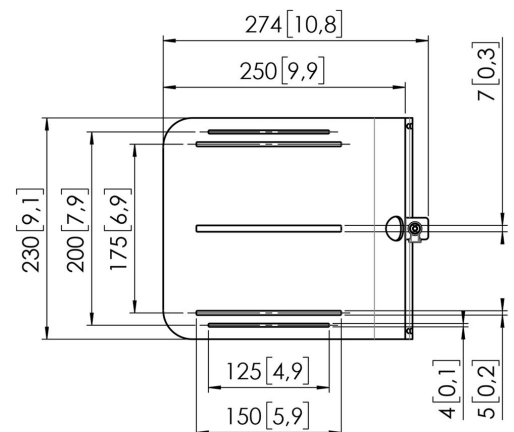

RISE A 141 Video Conferencing Camera Platform for RISE Motorized Display Lifts (black)

Key Benefits

- Complete your RISE Display lift with handy accessories
- Quick and easy installation
- TÜV-5 certified

Video Conferencing Camera Platform for display lifts

The RISE A 141 Video Conferencing Camera Platform can be easily added to a Vogel's RISE motorized display lift. The dimensions of the platform are 22.9 cm in width x 21.9 cm in depth x 7.8 cm in height. The camera is firmly placed and moves along with the height adjustment of the motorized display lift. Easy to install. In combination with the A 111 Accessory Mounting Kit, you can attach the video conferencing camera platform easily and quickly to the back of the display.

RISE A141 Video Conferencing Camera Platform for RISE Motorized Display Lifts (black)

Specifications

Article number (SKU)	7301410
Colour	Black
EAN single box	8712285356827
Height	92
Width	230
Depth	274
TÜV certified	Yes
Guarantee	5 years
Max. weight load (kg/Lbs)	4 / 8.82