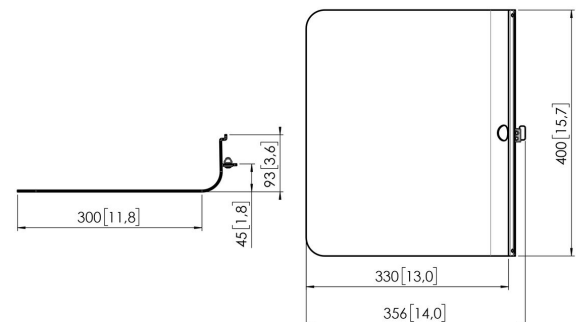

With the RISE A 131 Laptop Support, you add a smart laptop accessory to a Vogel's RISE motorized display lift. The support is 40 cm wide and 30 cm deep. You have the laptop within reach and it moves along with the height adjustment of the motorized display lift. Easy to install In combination with the A111 Accessory Mounting Kit, you can attach the laptop support easily and quickly to the back of the display.

RISE A131 Laptop Support for RISE Motorized Display Lifts (black)

Specifications

Article number (SKU)	7301310
Colour	Black
EAN single box	8712285356803
Height	93
Depth	300
TÜV certified	Yes
Guarantee	5 years
Max. weight load (kg/Lbs)	5 / 11.02