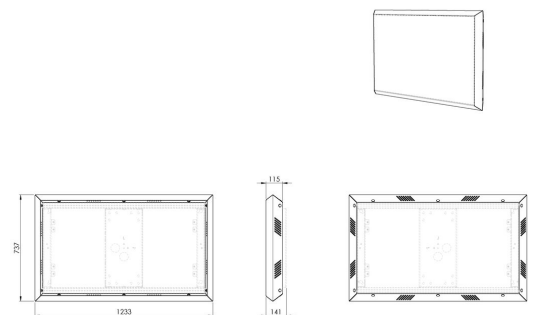

POA 9601 Outdoor Frame for LG 49XE4F

Specifications

Article number (SKU)	7296010
Colour	Black
EAN single box	8712285351884
Height	737
Width	1233
Depth	115
Guarantee	2 years
Max. screen size (inch)	49
Min. screen size (inch)	49