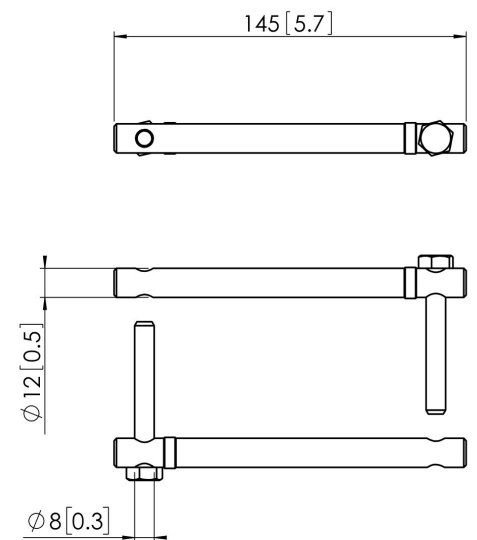

PUA 9503 Pole Coupler for PUC 25

2 poles from the Connect-it Series (PUC 2508/ 2515/ 2530) can be coupled with the PUA 9503.

PUA 9503 Pole Coupler for PUC 25

Specifications

Article number (SKU)	7295054
Colour	Silver
EAN single box	8712285319402
TÜV certified	Yes
Guarantee	5 years
Max. weight load (kg/Lbs)	80 / 176.37