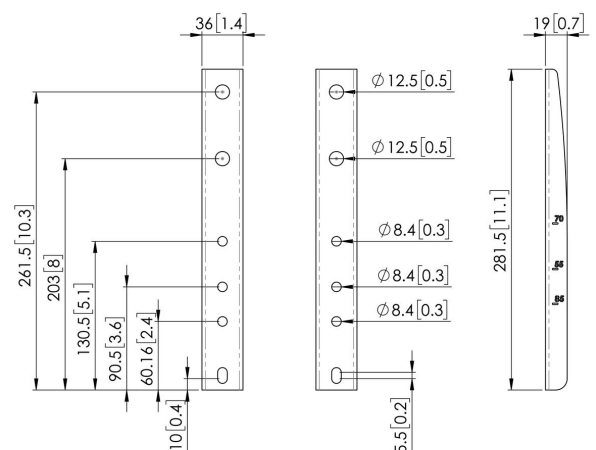

PFA 9168 Cisco Webex adapter

Cisco Webex displays feature an unconventional mounting pattern. Vogel's has created a tailor-made adapter so the Cisco Webex can be easily mounted on the PFS display strips (from the Connect-it series). Configuration: 55": PFB3411 + PFS3204/3304 + PFA 9168 70": PFB3407 + PFB3409 + PFA9104 + PFS3306 + PFA 9168 85": PFB3419 + PFS3208 + PFA 9168

PFA 9168 Cisco Webex adapter

Specifications

Article number (SKU)	7291680
Colour	Black
EAN single box	8712285351402
Length	281
Width	36
Depth	19
Guarantee	5 years
Max. screen size (inch)	85
Min. screen size (inch)	55