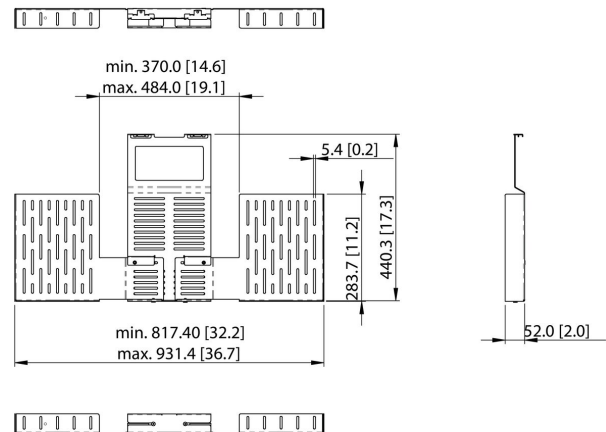

### Key Benefits

- Easy install
- Modular

If you run out of space with the PFA 9165, you can easily expand it with the PFA 9166 extension set.

# Specifications

Article number (SKU)	7291660
Colour	Black
EAN single box	8712285350887
Height	440
Width	931
Depth	52
TÜV certified	No
Guarantee	5 years
Max. weight load (kg/Lbs)	2 / 4.41
Min. screen size (inch)	55