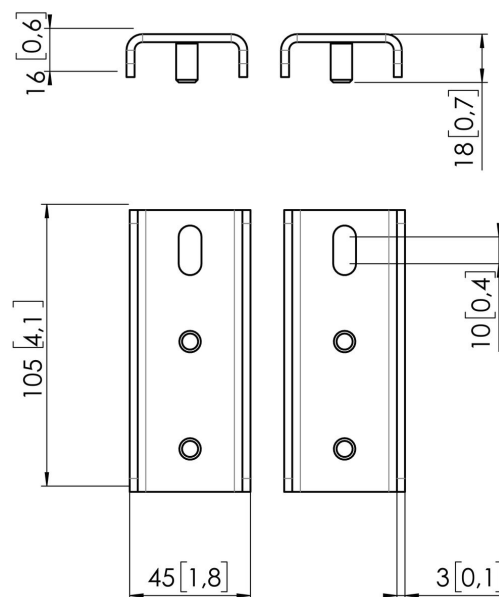

PFA 9158 Adapter for Samsung Flip 2 65"

Adapter for Samsung Flip 2 65". Use in combination with PFW 6858.

PFA 9158 Adapter for Samsung Flip 2 65"

Specifications

Article number (SKU)	7291580
Colour	Black
EAN single box	8712285348266
Height	105
Width	45
Depth	18
Guarantee	5 years
Max. weight load (kg/Lbs)	72 / 158.73
Max. screen size (inch)	65