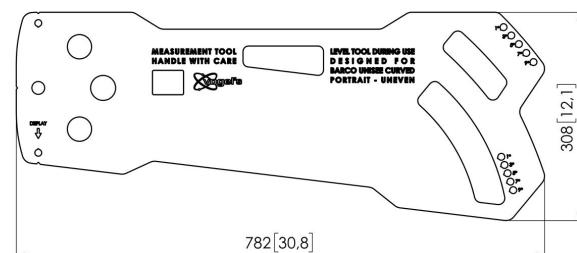

## PFA 9151 Barco UniSee Spacer curved portrait Video Wall 1,3,5,7,9 degree

By the use of the PFA 9151 spacer Barco UniSee displays (portrait orientation) can be installed as a curved video wall. The spacer can be used in fixed angles from 1,3,5,7,9 degrees.

# PFA 9151 Barco UniSee Spacer curved portrait Video Wall 1,3,5,7,9 degree

## Specifications

Article number (SKU)	7291514
Colour	Stainless Steel
EAN single box	8712285344220
Guarantee	5 years

VOGEL'S HOLDING BV (©)

All rights reserved.  
Subject to printing errors,  
technical and price  
amendments.