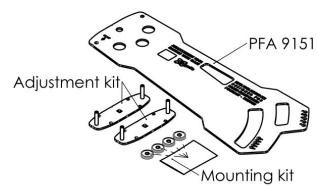

## PFA 9151 Barco UniSee Spacer curved portrait Video Wall 1,3,5,7,9 degree

By the use of the PFA 9151 spacer Barco UniSee displays (portrait orientation) can be installed as a curved video wall. The spacer can be used in fixed angles from 1,3,5,7,9 degrees.

## Specifications

Article number (SKU)	7291514
Colour	Stainless Steel
EAN single box	8712285344220
Guarantee	5 years

VOGEL'S HOLDING BV (©)

All rights reserved.  
Subject to printing errors,  
technical and price  
amendments.