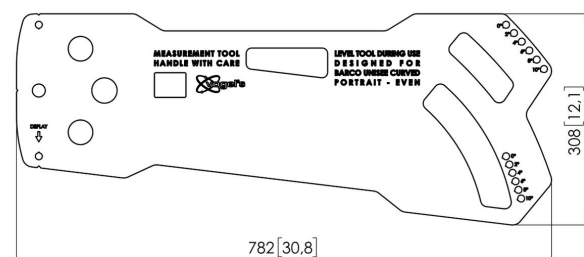

## PFA 9150 Barco UniSee Spacer curved portrait Video Wall 0,2,4,6,8,10 degree

By the use of the PFA 9150 spacer Barco UniSee displays (portrait orientation) can be installed as a curved video wall. The spacer can be used in fixed angles from 0,2,4,6,8,10 degrees.

## **PFA 9150 Barco UniSee Spacer curved portrait Video Wall 0,2,4,6,8,10 degree**

## **Specifications**

Article number (SKU)	7291504
Colour	Stainless Steel
EAN single box	8712285344206
Guarantee	5 years

VOGEL'S HOLDING BV (©)

All rights reserved.  
Subject to printing errors,  
technical and price  
amendments.