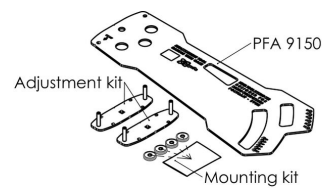

## PFA 9150 Barco UniSee Spacer curved portrait Video Wall 0,2,4,6,8,10 degree

By the use of the PFA 9150 spacer Barco UniSee displays (portrait orientation) can be installed as a curved video wall. The spacer can be used in fixed angles from 0,2,4,6,8,10 degrees.

## **PFA 9150 Barco UniSee Spacer curved portrait Video Wall 0,2,4,6,8,10 degree**

## **Specifications**

Article number (SKU)	7291504
Colour	Stainless Steel
EAN single box	8712285344206
Guarantee	5 years

VOGEL'S HOLDING BV (©)

All rights reserved.  
Subject to printing errors,  
technical and price  
amendments.