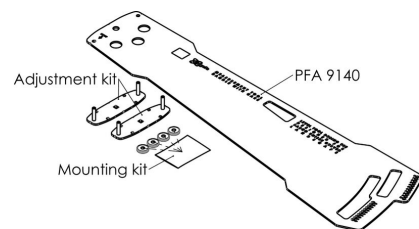

## PFA 9140 Barco UniSee Spacer curved landscape Video Wall 0-10 degree

By the use of the PFA 9140 spacer Barco UniSee displays (landscape orientation) can be installed as a curved video wall. The spacer can be used in fixed angles from 0 - 10 degree.

## PFA 9140 Barco UniSee Spacer curved landscape Video Wall 0-10 degree

## Specifications

Article number (SKU)	7291404
Colour	Stainless Steel
EAN single box	8712285343025
Guarantee	5 years

VOGEL'S HOLDING BV (©)

All rights reserved.  
Subject to printing errors,  
technical and price  
amendments.