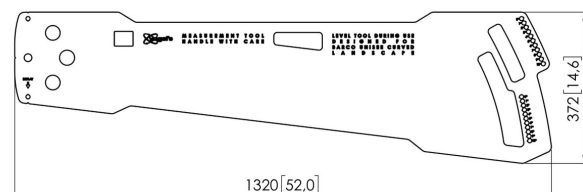

## PFA 9140 Barco UniSee Spacer curved landscape Video Wall 0-10 degree

By the use of the PFA 9140 spacer Barco UniSee displays (landscape orientation) can be installed as a curved video wall. The spacer can be used in fixed angles from 0 - 10 degree.

## PFA 9140 Barco UniSee Spacer curved landscape Video Wall 0-10 degree

## Specifications

Article number (SKU)	7291404
Colour	Stainless Steel
EAN single box	8712285343025
Guarantee	5 years

VOGEL'S HOLDING BV (©)

All rights reserved.  
Subject to printing errors,  
technical and price  
amendments.