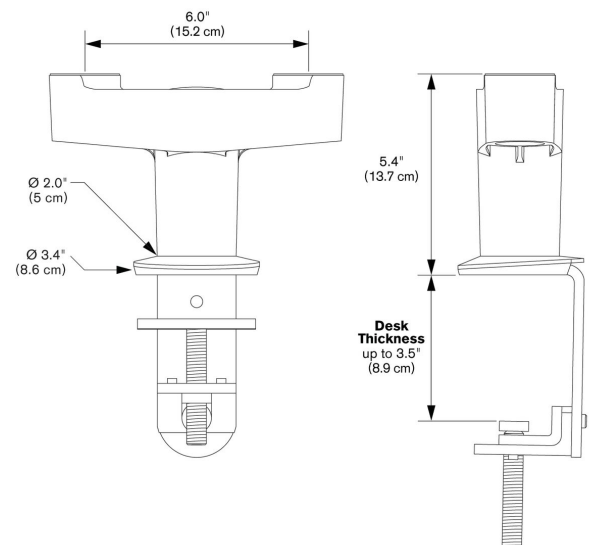

PFA 9125 Dual Monitor Arm Adapter (white)

With the PFA 9125 you can free up your desk space, and work in a greater ergonomic comfort. The dual desk mount can be clamped to the desk edge, mounted with a grommet, or bolted through the desk.

PFA 9125 Dual Monitor Arm Adapter (white)

Specifications

Article number (SKU)	7291251
Colour	White
EAN single box	8712285338977
Guarantee	5 years

VOGEL'S HOLDING BV (©)

All rights reserved.
Subject to printing errors,
technical and price
amendments.