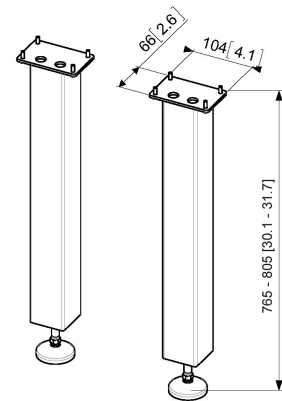

PFA 9117 Wall Mount Support for PFWE 7150

Wall mount support for PFWE 7150.

PFA 9117 Wall Mount Support for PFWE 7150

Specifications

Article number (SKU)	7291170
Colour	Black
EAN single box	8712285324000
Guarantee	5 years