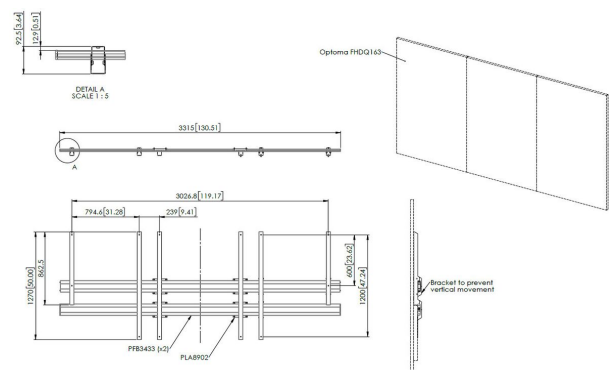

PLI 8302 LED Wall Interface for Optoma Quad 163"

The PLI 8302 is a set interface profiles for mounting a Optoma quad 130inch. This interface set has to be combined with the PFB 3433 (2x).

PLI 8302 LED Wall Interface for Optoma Quad 163"

Specifications

Article number (SKU)	7283020
EAN single box	8712285351464
TÜV certified	Yes
Guarantee	5 years
Orientation	Landscape

VOGEL'S HOLDING BV (©)

All rights reserved.
Subject to printing errors,
technical and price
amendments.