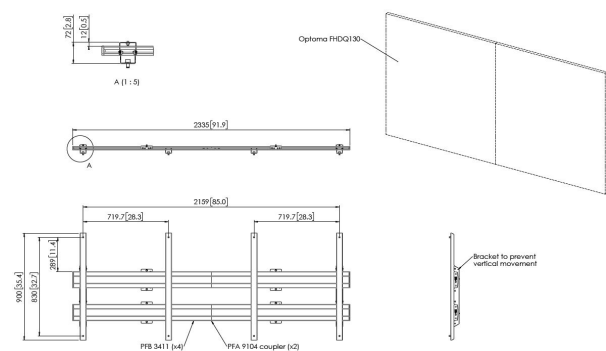

## INT8301 LED Wall Interface for Optoma Quad 130"

### Key Benefits

- Easy to install and maintain
- Quick to install
- Solution for every configuration
- Attractive design
- TÜV-5 certified

Vogel's has put together a complete video wall interface kit for creating a LED wall with the Optoma 130 inch display from the Quad series.

## Specifications

Article number (SKU)	7283010
Colour	Black
EAN single box	8712285351440
TÜV certified	Yes
Guarantee	5 years
Orientation	Landscape

VOGEL'S HOLDING BV (©)

All rights reserved.  
Subject to printing errors,  
technical and price  
amendments.