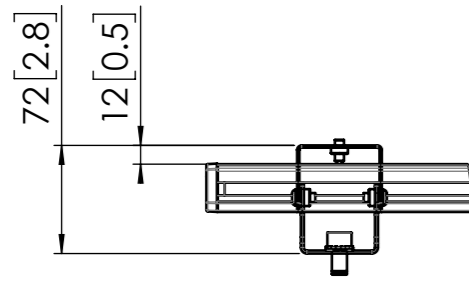

Product data sheet

INT8301 LED WALL INTERFACE FOR OPTOMA QUAD 130 INCH

Dimensions in mm [inch]

ITEM NO.	PART NUMBER	DESCRIPTION	QTY.
1	INT8301	LED WALL INTERFACE FOR OPTOMA QUAD 130 INCH (PACKAGING INSTRUCTION)	1

A (1 : 5)

Optoma FHDQ130

PFB 3411 (x4)

PFA 9104 coupler (x2)

Note: This document and specifications herein are confidential and the exclusive property of Vogel's Products b.v. Neither this design nor any information contained in this drawing may be reproduced or disclosed to others without written consent of Vogel's Products b.v. The design and information will not be reproduced, copied or used, either in part or in its entirety, as the basis for the manufacture or sale of items without written permission.
Warning: Please study all instructions and illustrations carefully before installation.
 Information in this document is subject to change without further notice.