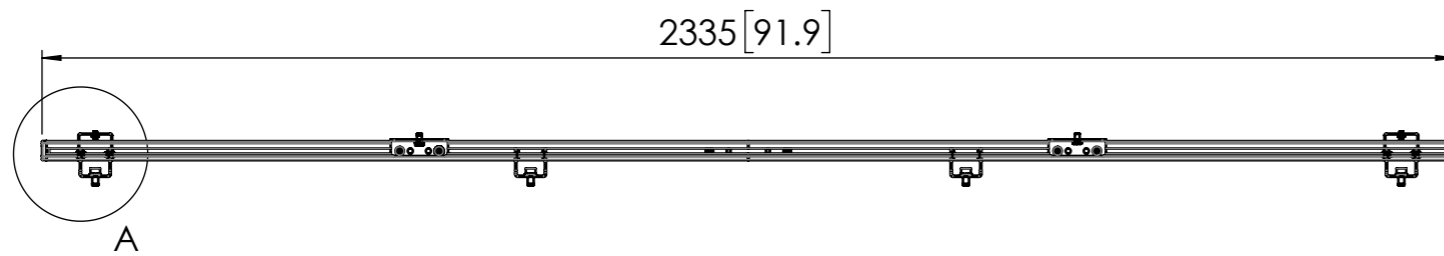

Product data sheet

INT8301 LED WALL INTERFACE FOR OPTOMA QUAD 130 INCH

Dimensions in mm [inch]

ITEM NO.	PART NUMBER	DESCRIPTION	QTY.
1	INT8301	LED WALL INTERFACE FOR OPTOMA QUAD 130 INCH (PACKAGING INSTRUCTION)	1

A (1 : 5)

Optoma FHDQ130

PFB 3411 (x4)

PFA 9104 coupler (x2)

Note: This document and specifications herein are confidential and the exclusive property of Vogel's Products b.v. Neither this design nor any information contained in this drawing may be reproduced or disclosed to others without written consent of Vogel's Products b.v. The design and information will not be reproduced, copied or used, either in part or in its entirety, as the basis for the manufacture or sale of items without written permission.
Warning: Please study all instructions and illustrations carefully before installation.
 Information in this document is subject to change without further notice.