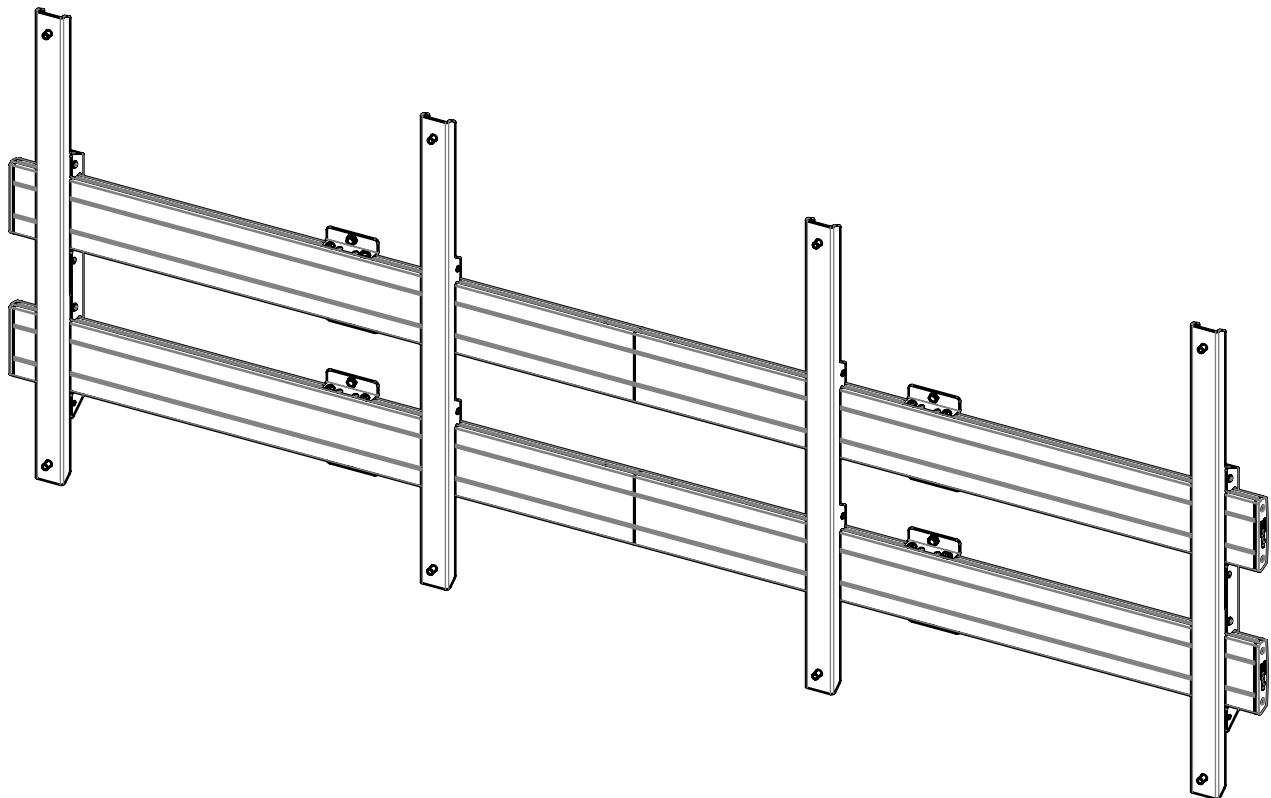

Product data sheet

INT8301 LED WALL INTERFACE FOR OPTOMA QUAD 130 INCH

Dimensions in mm [inch]

ITEM NO.	PART NUMBER	DESCRIPTION	QTY.
1	INT8301	LED WALL INTERFACE FOR OPTOMA QUAD 130 INCH (PACKAGING INSTRUCTION)	1

A (1 : 5)

Optoma FHDQ130

PFB 3411 (x4)

PFA 9104 coupler (x2)

Note: This document and specifications herein are confidential and the exclusive property of Vogel's Products b.v. Neither this design nor any information contained in this drawing may be reproduced or disclosed to others without written consent of Vogel's Products b.v. The design and information will not be reproduced, copied or used, either in part or in its entirety, as the basis for the manufacture or sale of items without written permission.
Warning: Please study all instructions and illustrations carefully before installation.
 Information in this document is subject to change without further notice.