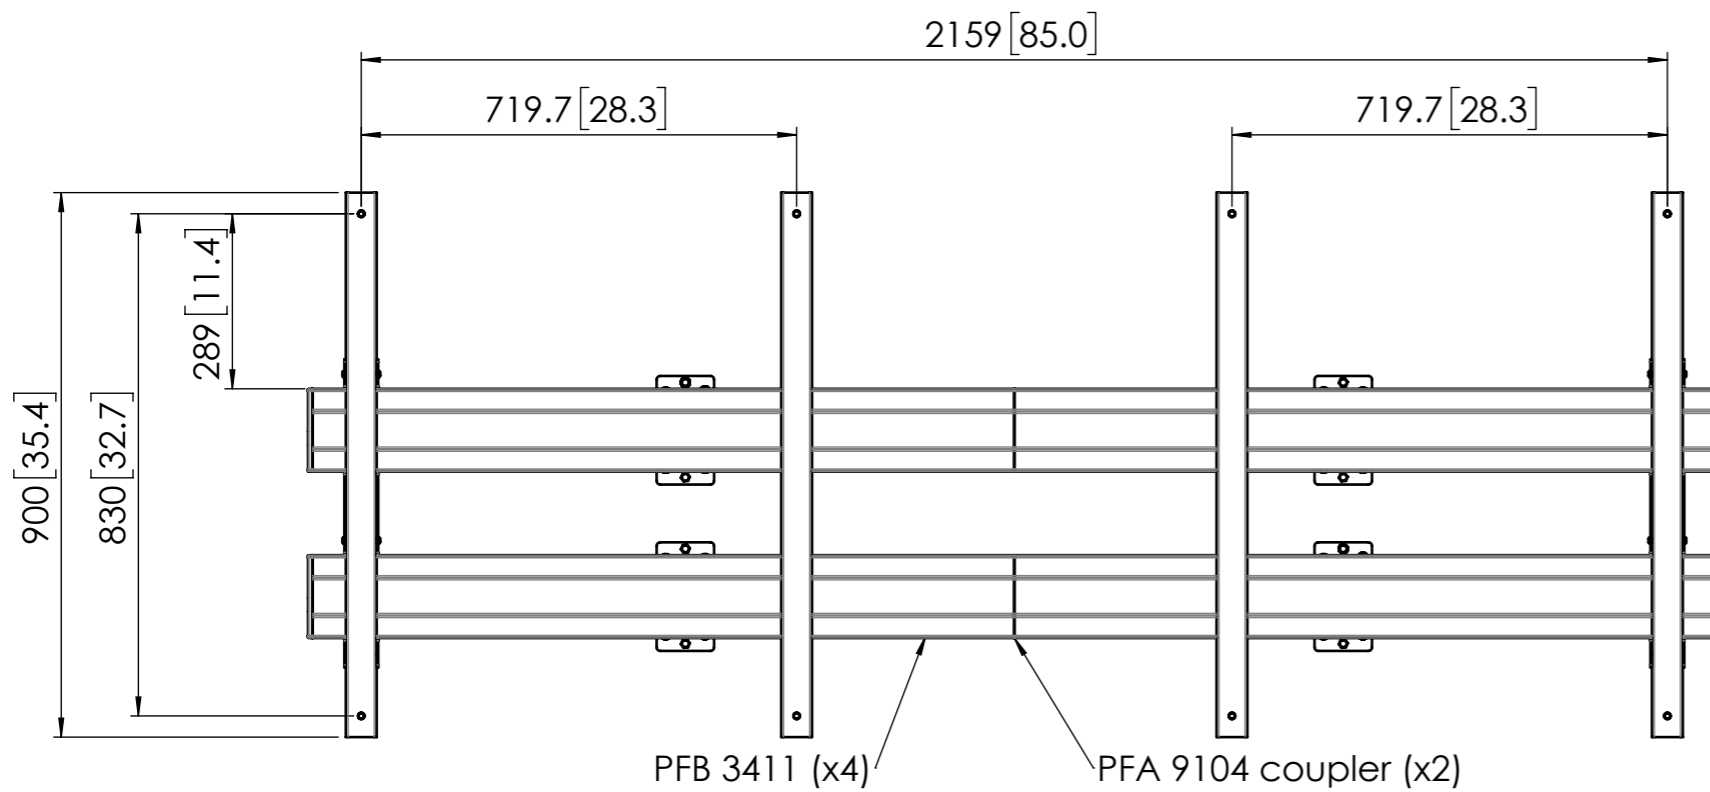

Product data sheet

INT8301 LED WALL INTERFACE FOR OPTOMA QUAD 130 INCH

Dimensions in mm [inch]

ITEM NO.	PART NUMBER	DESCRIPTION	QTY.
1	INT8301	LED WALL INTERFACE FOR OPTOMA QUAD 130 INCH (PACKAGING INSTRUCTION)	1

A (1 : 5)

Optoma FHDQ130

PFB 3411 (x4)

PFA 9104 coupler (x2)

Note: This document and specifications herein are confidential and the exclusive property of Vogel's Products b.v. Neither this design nor any information contained in this drawing may be reproduced or disclosed to others without written consent of Vogel's Products b.v. The design and information will not be reproduced, copied or used, either in part or in its entirety, as the basis for the manufacture or sale of items without written permission.
Warning: Please study all instructions and illustrations carefully before installation.
 Information in this document is subject to change without further notice.