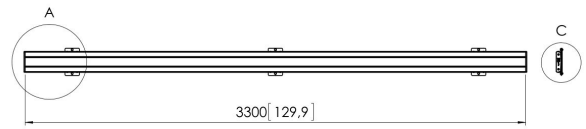

## PFB 3433 Display Interface Bar (silver)

The PFB 3433 interface bar is a part of the modular Connect-it system which can be used for ceiling, floor and wall mounting. The PFB 3433 with a length of 3300 mm is ideal for mounting multiple displays. The PFB 3433 can be used in combination with other interface bars of the PFB 34xx series by using the interface bar coupler (PFA 9104). The advantage of the modularity is that you create almost any desirable length without cutting

# Specifications

Article number (SKU)	7234334
Colour	Silver
EAN single box	8712285330247
Width	3300
TÜV certified	Yes
Guarantee	5 years
Max. height of interface (mm)	180
Max. width of interface (mm)	3315
Fischer inside	Yes
Max. depth of interface (mm)	35
Max. horizontal hole pattern (mm)	3250
Max. weight load on pole (kg)	160
Max. weight load on wall (kg)	160
Min. horizontal hole pattern (mm)	100