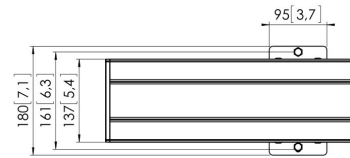

## PFB 3433 Display Interface Bar (silver)

The PFB 3433 interface bar is a part of the modular Connect-it system which can be used for ceiling, floor and wall mounting. The PFB 3433 with a length of 3300 mm is ideal for mounting multiple displays. The PFB 3433 can be used in combination with other interface bars of the PFB 34xx series by using the interface bar coupler (PFA 9104). The advantage of the modularity is that you create almost any desirable length without cutting

A (1 : 5)

C (1 : 3)

# Specifications

Article number (SKU)	7234334
Colour	Silver
EAN single box	8712285330247
Width	3300
TÜV certified	Yes
Guarantee	5 years
Max. height of interface (mm)	180
Max. width of interface (mm)	3315
Fischer inside	Yes
Max. depth of interface (mm)	35
Max. horizontal hole pattern (mm)	3250
Max. weight load on pole (kg)	160
Max. weight load on wall (kg)	160
Min. horizontal hole pattern (mm)	100