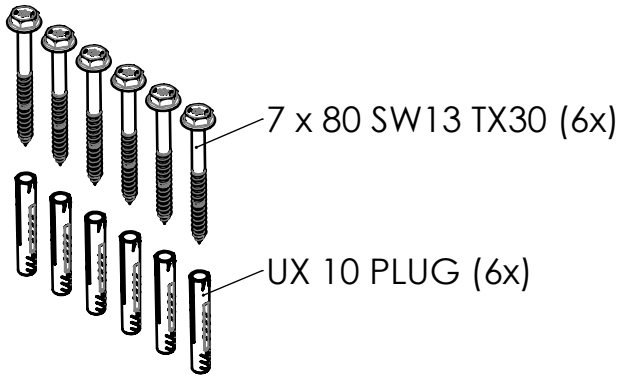

Product data sheet

ASSY PFB 3433

Dimensions in mm [inch]

Max load: 160 KG

A (1 : 5)