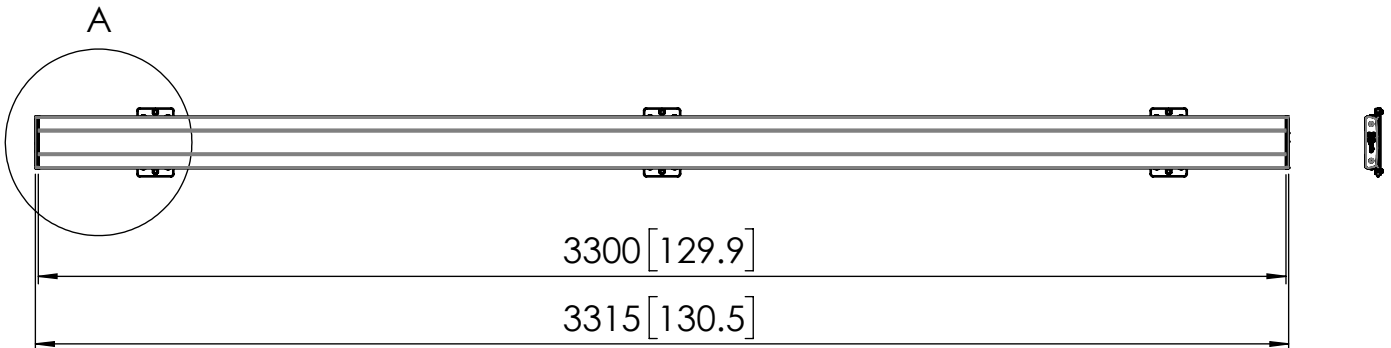

Product data sheet

ASSY PFB 3433

Dimensions in mm [inch]

Max load: 160 KG

A (1 : 5)