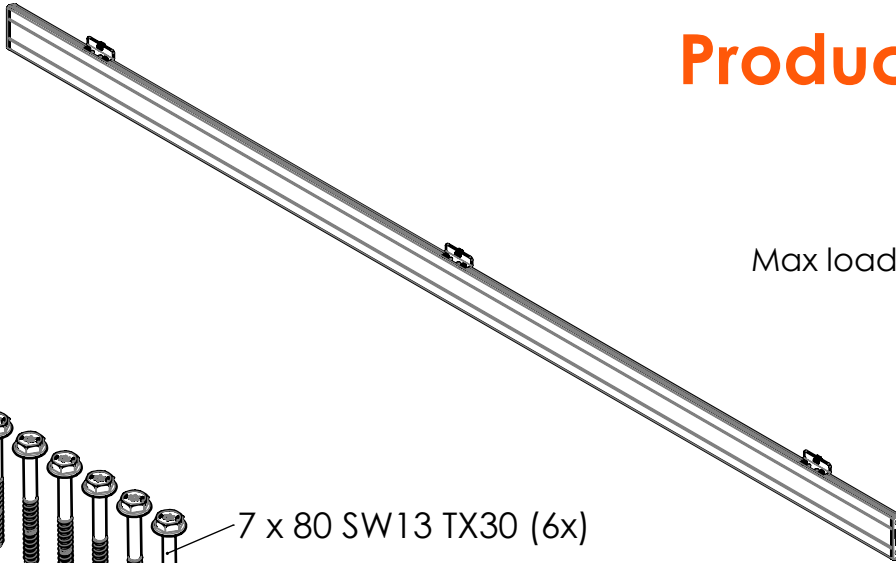

Product data sheet

ASSY PFB 3433

Dimensions in mm [inch]

Max load: 160 KG

A (1 : 5)