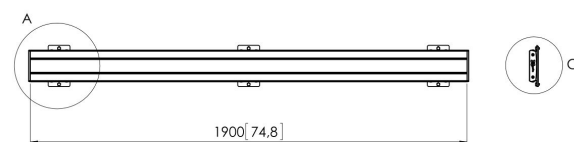

PFB 3419 Display Interface Bar (silver)

The PFB 3419 interface bar is a part of the modular Connect-it system which can be used for ceiling, floor and wall mounting. The PFB 3419 with a length of 1900 mm is ideal for mounting multiple displays. The PFB 3419 can be used in combination with other interface bars of the PFB 34xx series by using the interface bar coupler (PFA 9104). The advantage of the modularity is that you create almost any desirable length without cutting.

C (1 : 3)

PFB 3419 Display Interface Bar (silver)

Specifications

Article number (SKU)	7234194
Colour	Silver
EAN single box	8712285330209
Width	1915
TÜV certified	Yes
Guarantee	5 years
Max. height of interface (mm)	180
Max. width of interface (mm)	1915
Fischer inside	Yes
Max. depth of interface (mm)	35
Max. horizontal hole pattern (mm)	1850
Max. weight load on pole (kg)	160
Max. weight load on wall (kg)	160
Min. horizontal hole pattern (mm)	100