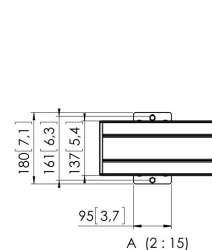

PFB 3419 Display Interface Bar (silver)

The PFB 3419 interface bar is a part of the modular Connect-it system which can be used for ceiling, floor and wall mounting. The PFB 3419 with a length of 1900 mm is ideal for mounting multiple displays. The PFB 3419 can be used in combination with other interface bars of the PFB 34xx series by using the interface bar coupler (PFA 9104). The advantage of the modularity is that you create almost any desirable length without cutting.

C (1 : 3)

PFB 3419 Display Interface Bar (silver)

Specifications

Article number (SKU)	7234194
Colour	Silver
EAN single box	8712285330209
Width	1915
TÜV certified	Yes
Guarantee	5 years
Max. height of interface (mm)	180
Max. width of interface (mm)	1915
Fischer inside	Yes
Max. depth of interface (mm)	35
Max. horizontal hole pattern (mm)	1850
Max. weight load on pole (kg)	160
Max. weight load on wall (kg)	160
Min. horizontal hole pattern (mm)	100