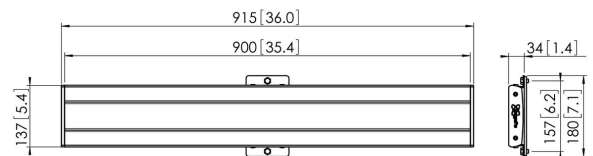

PFB 3409 Display Interface Bar (silver)

The PFB 3409 interface bar is part of the modular Connect-it system with which you can create your own ceiling, floor or wall solution.

PFB 3409 Display Interface Bar (silver)

Specifications

| | |
|-----------------------------------|---------------|
| Article number (SKU) | 7234094 |
| Colour | Silver |
| EAN single box | 8712285318801 |
| Width | 915 |
| TÜV certified | Yes |
| Guarantee | 5 years |
| Max. height of interface (mm) | 180 |
| Max. width of interface (mm) | 915 |
| Fischer inside | Yes |
| Max. depth of interface (mm) | 35 |
| Max. horizontal hole pattern (mm) | 850 |
| Max. weight load on pole (kg) | 80 |
| Max. weight load on wall (kg) | 53 |
| Min. horizontal hole pattern (mm) | 100 |