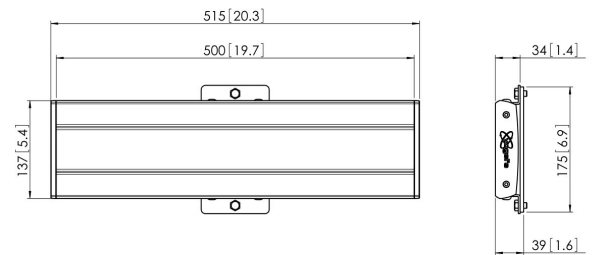

PFB 3405 Display Interface Bar (black)

The PFB 3405 interface bar is part of the modular Connect-it system with which you can create your own ceiling, floor or wall solution.

PFB 3405 Display Interface Bar (black)

Specifications

Article number (SKU)	7234050
Colour	Black
EAN single box	8712285329425
Width	515
TÜV certified	Yes
Guarantee	5 years
Max. height of interface (mm)	180
Max. width of interface (mm)	515
Fischer inside	Yes
Max. depth of interface (mm)	35
Max. horizontal hole pattern (mm)	450
Max. weight load on pole (kg)	80
Max. weight load on wall (kg)	53
Min. horizontal hole pattern (mm)	100