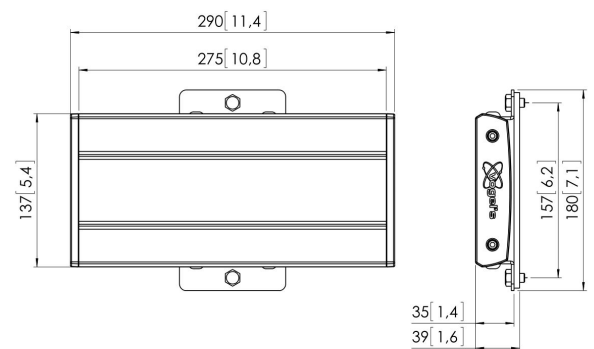

## PFB 3402 Display Interface Bar (silver)

The PFB 3402 interface bar is part of the modular Connect-it system with which you can create your own ceiling, floor or wall solution.

# Specifications

Article number (SKU)	7234024
Colour	Silver
EAN single box	8712285323027
Width	290
TÜV certified	Yes
Guarantee	5 years
Max. height of interface (mm)	180
Max. width of interface (mm)	290
Fischer inside	Yes
Height options	Fixed height Fixed height (screw) Manually adjustable height
Max. depth of interface (mm)	35
Max. horizontal hole pattern (mm)	225
Max. weight load on pole (kg)	80
Max. weight load on wall (kg)	53
Min. horizontal hole pattern (mm)	100