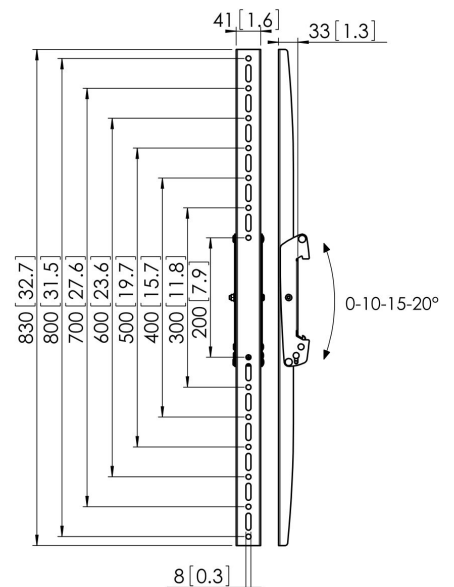

PFS 3308 Display Interface Strips tilt

The PFS 3308 interface display strips is part of the modular Connect-it system with which you can create your own ceiling or floor solution for medium to large sized displays.

PFS 3308 Display Interface Strips tilt

Specifications

Article number (SKU)	7233080
Colour	Black
EAN single box	8712285318924
Height	830
TÜV certified	Yes
Tilt	Tilt up to 20°
Guarantee	5 years
Max. weight load (kg/Lbs)	80 / 176.37
Max. bolt size	M8
Max. height of interface (mm)	830
Max. width of interface (mm)	41
Connect It exceptions	2x back-to-back
Max. vertical hole pattern (mm)	800
Min. vertical hole pattern (mm)	200
Service position	No