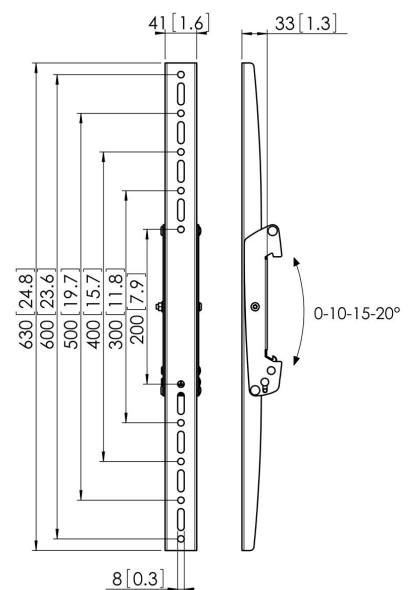

PFS 3306 Display Interface Strips tilt

The PFS 3306 interface display strips is part of the modular Connect-it system with which you can create your own ceiling or floor solution for medium to large sized displays.

PFS 3306 Display Interface Strips tilt

Specifications

Article number (SKU)	7233060
Colour	Black
EAN single box	8712285318900
Height	630
TÜV certified	Yes
Tilt	Tilt up to 20°
Guarantee	5 years
Max. weight load (kg/Lbs)	80 / 176.37
Max. bolt size	M8
Max. height of interface (mm)	630
Max. width of interface (mm)	41
Connect It exceptions	2x back-to-back
Max. vertical hole pattern (mm)	600
Min. vertical hole pattern (mm)	200
Service position	No