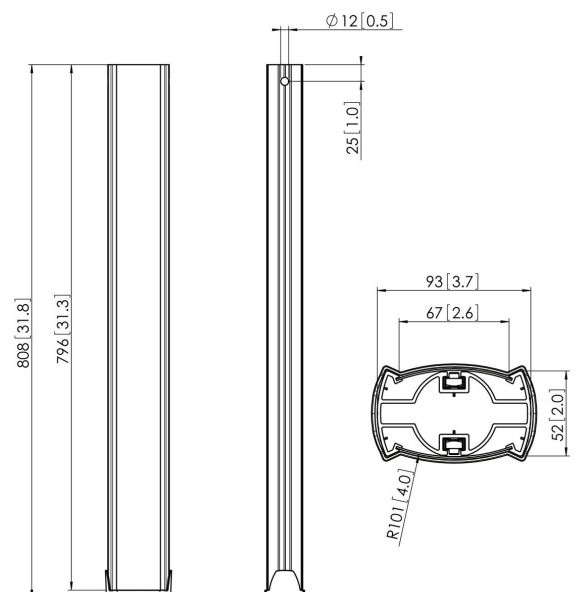

PUC 2508 Pole 80 cm (black)

The PUC 2508 is a 80 cm pole and is a part of the modular Connect-it system with which you can create a ceiling solution for medium- to large-sized displays.

PUC 2508 Pole 80 cm (black)

Specifications

Article number (SKU)	7225080
Colour	Black
EAN single box	8712285329340
Length	800
TÜV certified	Yes
Guarantee	5 years
Max. weight load (kg/Lbs)	80 / 176.37
Back-to-back displays	True
Conned It exceptions	2x if inches gte 65