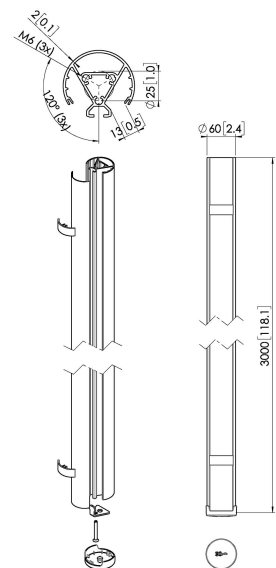

PUC 2430 Pole 300 cm (black)

Key Benefits

- Stylish high-end design
- Modular components
- Cable management
- Also suitable for sloped ceilings
- Easy install

The PUC 2430 is an 300 cm pole and is a part of the modular Connect-it system with which you can create your own ceiling solution for small- to medium-sized displays.

PUC 2430 Pole 300 cm (black)

Specifications

Article number (SKU)	7224300
Colour	Black
EAN single box	8712285344541
Length	3000
Width	60
TÜV certified	Yes
Guarantee	5 years
Max. weight load (kg/Lbs)	40 / 88.18
Back-to-back displays	False