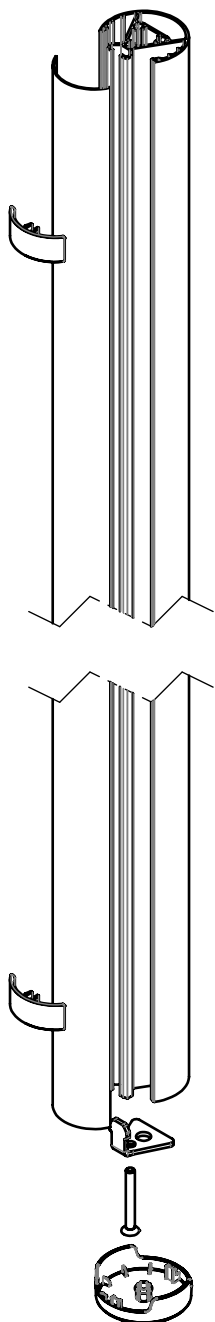

Product data sheet

PUC 2430

Dimensions in mm [inch]

Max weight: 40 kg / 88.2 lbs

Fits:

PUC 1045
PUC 1051
PFI 3015 / 3045
PFA 9038
PFA 9127
PPC 1500/2500
PFA 310 / 320
PFB-34xx

Accessories

2x CIS Cover

In box PUC 1045

2x Cable clip
1x Fail safe
1x M6 x 50 screw (T30)
1x Cover PUC 24xx