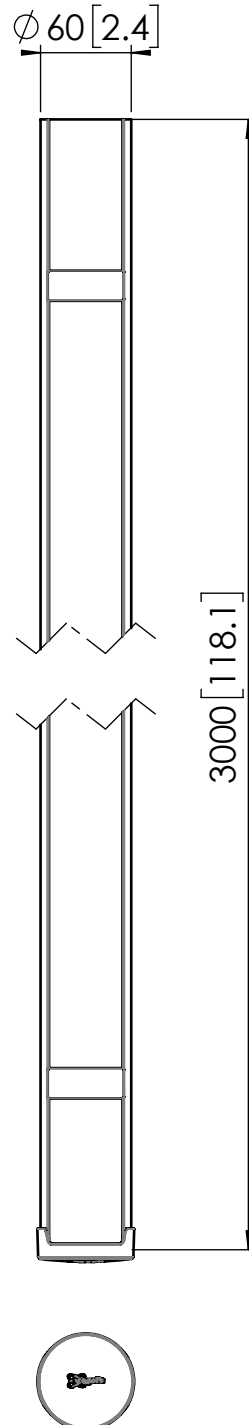

Product data sheet

PUC 2430

Dimensions in mm [inch]

Max weight: 40 kg / 88.2 lbs

Fits:

PUC 1045
PUC 1051
PFI 3015 / 3045
PFA 9038
PFA 9127
PPC 1500/2500
PFA 310 / 320
PFB-34xx

Accessories

2x CIS Cover

In box PUC 1045

2x Cable clip
1x Fail safe
1x M6 x 50 screw (T30)
1x Cover PUC 24xx