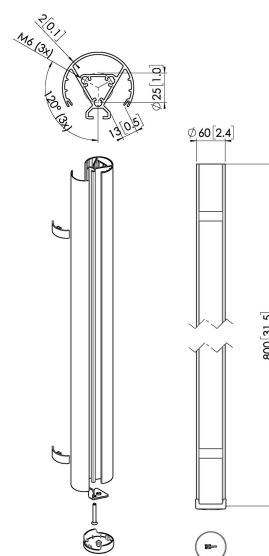

PUC 2408 Pole 80 cm (black)

Key Benefits

- Stylish high-end design
- Modular components
- Cable management
- Also suitable for sloped ceilings
- Easy to install

The PUC 2408 is an 80 cm pole and is a part of the modular Connect-it system with which you can create your own ceiling solution for small- to medium-sized displays.

PUC 2408 Pole 80 cm (black)

Specifications

Article number (SKU)	7224080
Colour	Black
EAN single box	8712285344428
Length	800
Width	60
TÜV certified	Yes
Guarantee	5 years
Max. weight load (kg/Lbs)	40 / 88.18
Back-to-back displays	False