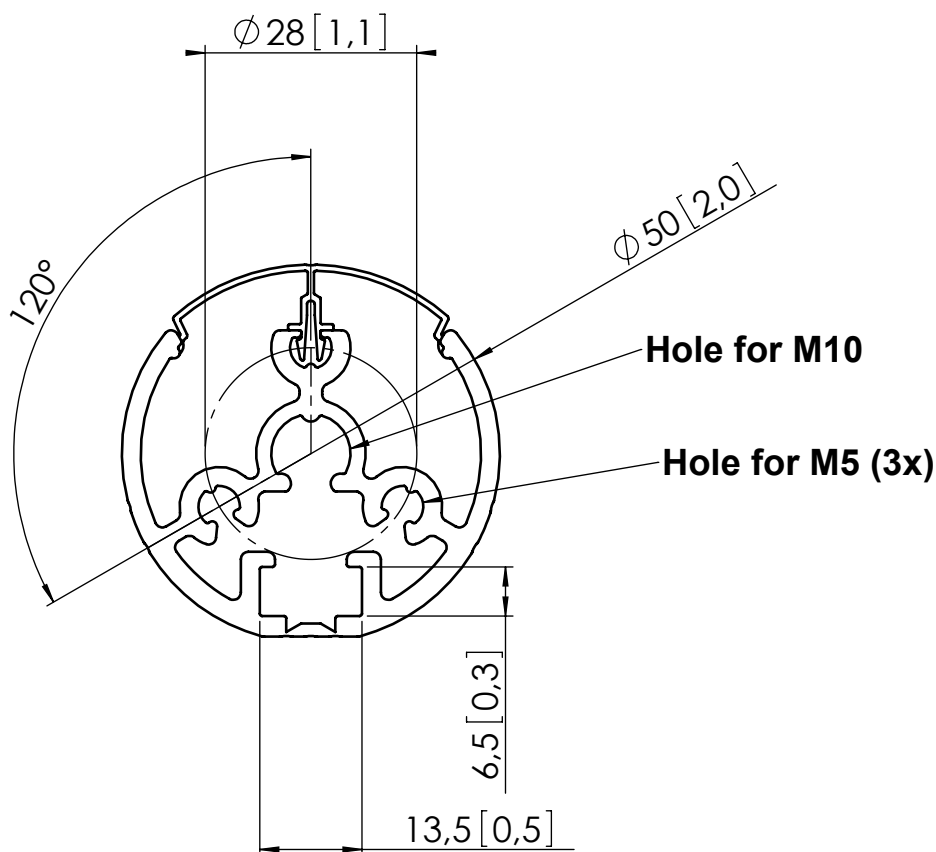

# Product data sheet

Dimensions in mm [inch]

## Assy PUC2115

Max weight 30Kg/33Lbs

Lenght 1,5mtr.

00	10-12-2009
----	------------

**Note:**  
This document and specifications herein are confidential and the exclusive property of Vogel's Products b.v. Neither this design nor any information contained in this drawing may be reproduced or disclosed to others without written consent of Vogel's Products b.v. The design and information will not be reproduced, copied or used, either in part or in its entirety, as the basis for the manufacture or sale of items without written permission.