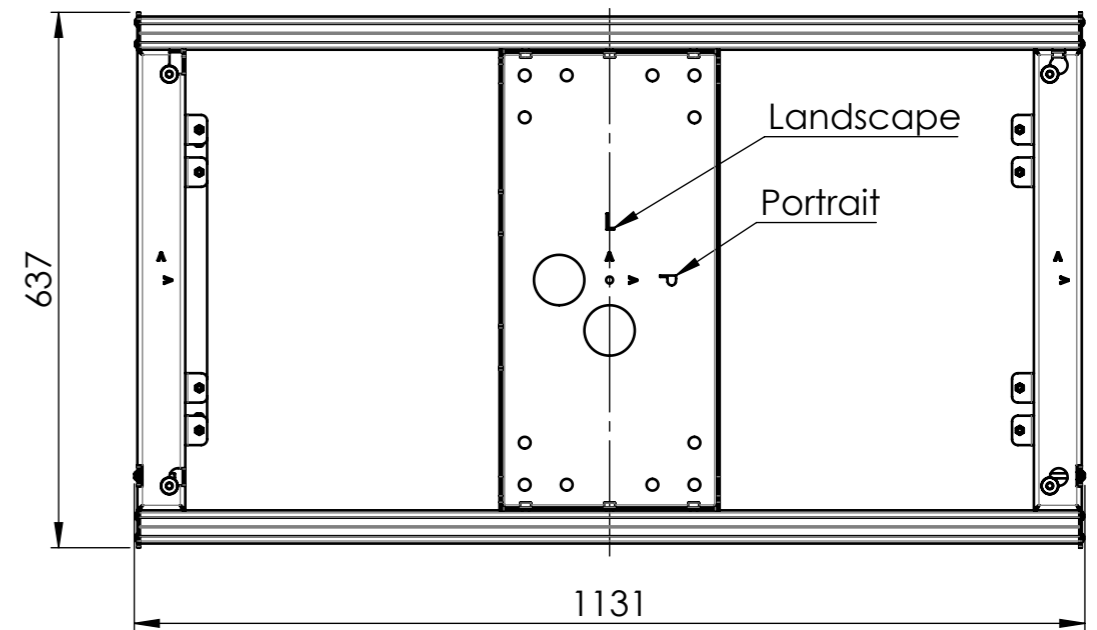

Dimensions in mm [inch]

Compatible display: LG 49XE4F (49")
 Max weight: 35 Kg
 Orientation: Landscape & portrait

LG 49XE4F
(not included)

Dimensions wall mount part

Cable management & shield

Note: This document and specifications herein are confidential and the exclusive property of Vogel's Products b.v. Neither this design nor any information contained in this drawing may be reproduced or disclosed to others without written consent of Vogel's Products b.v. The design and information will not be reproduced, copied or used, either in part or in its entirety, as the basis for the manufacture or sale of items without written permission.
Warning: Please study all instructions and illustrations carefully before installation.
 Information in this document is subject to change without further notice.