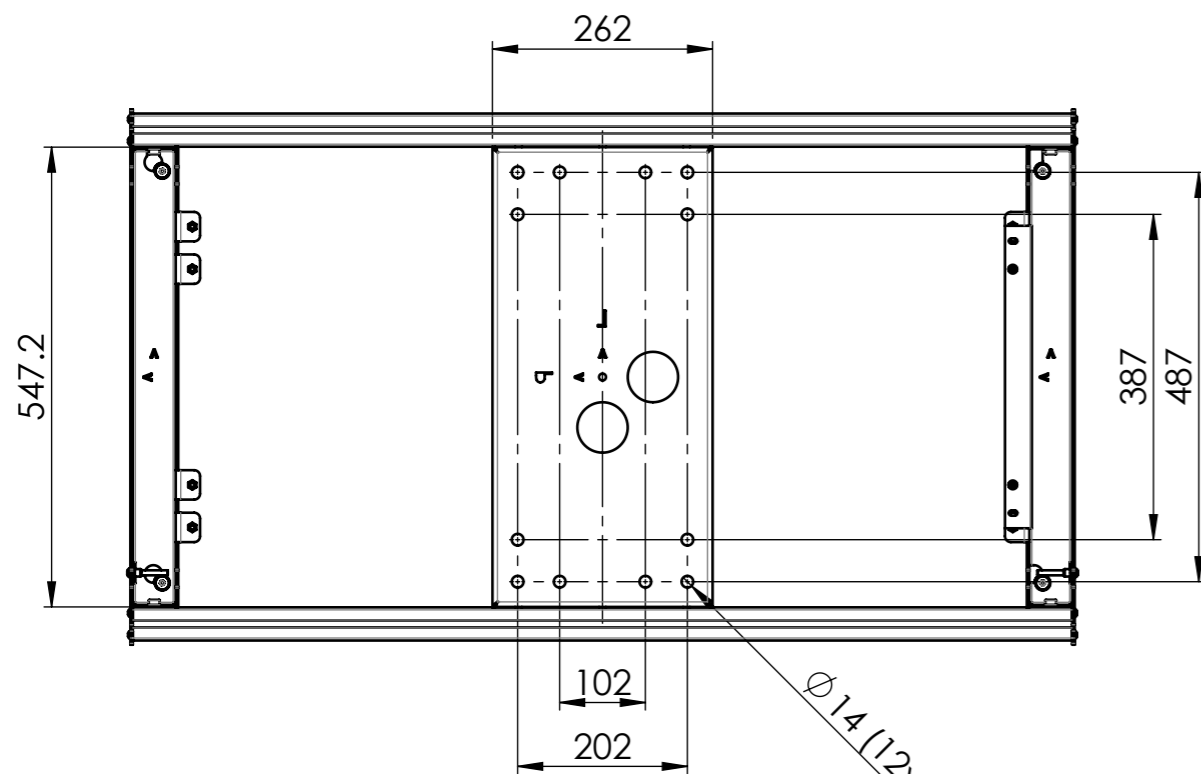

Dimensions in mm [inch]

Compatible display: LG 49XE4F (49")
 Max weight: 35 Kg
 Orientation: Landscape & portrait

LG 49XE4F
(not included)

Dimensions wall mount part

Cable management & shield

Note: This document and specifications herein are confidential and the exclusive property of Vogel's Products b.v. Neither this design nor any information contained in this drawing may be reproduced or disclosed to others without written consent of Vogel's Products b.v. The design and information will not be reproduced, copied or used, either in part or in its entirety, as the basis for the manufacture or sale of items without written permission.
Warning: Please study all instructions and illustrations carefully before installation.
 Information in this document is subject to change without further notice.