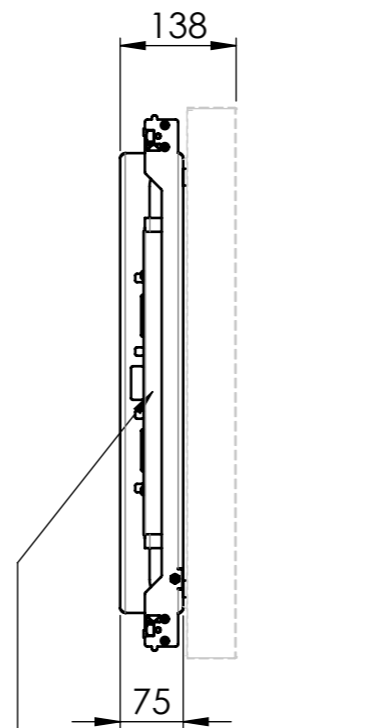

Dimensions in mm [inch]

Compatible display: LG 49XE4F (49")
 Max weight: 35 Kg
 Orientation: Landscape & portrait

LG 49XE4F
(not included)

Dimensions wall mount part

Cable management & shield

Note: This document and specifications herein are confidential and the exclusive property of Vogel's Products b.v. Neither this design nor any information contained in this drawing may be reproduced or disclosed to others without written consent of Vogel's Products b.v. The design and information will not be reproduced, copied or used, either in part or in its entirety, as the basis for the manufacture or sale of items without written permission.
Warning: Please study all instructions and illustrations carefully before installation.
 Information in this document is subject to change without further notice.