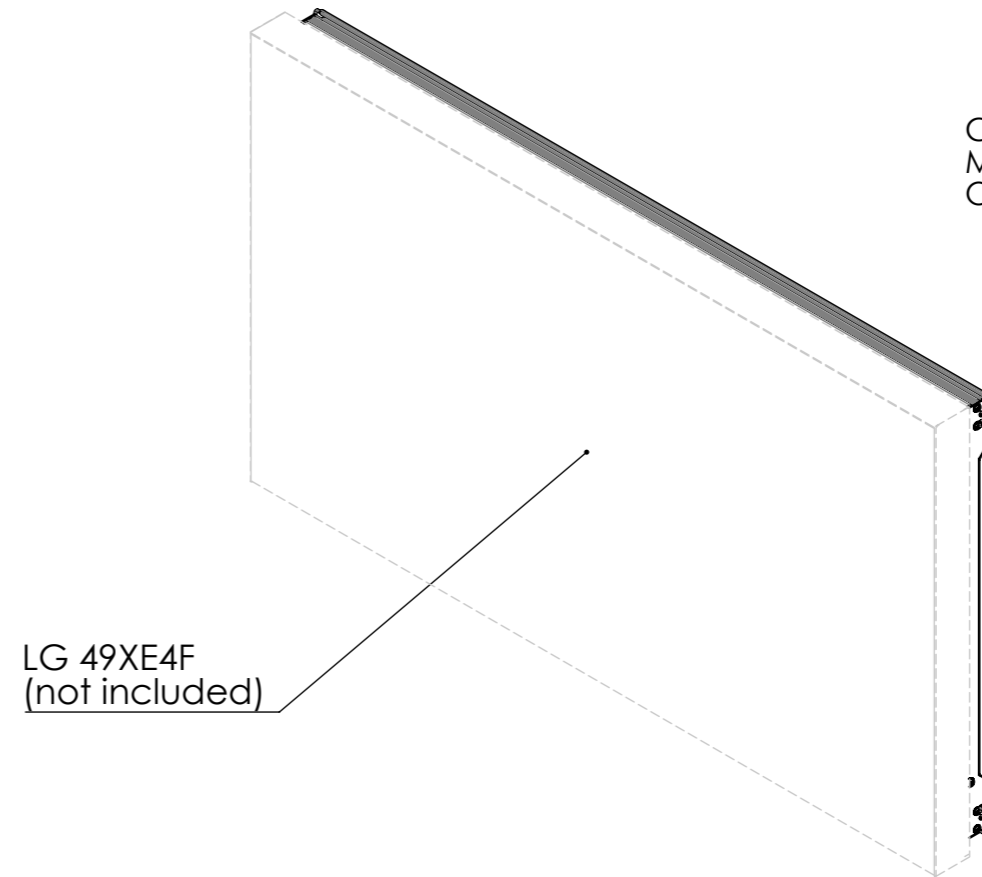

Dimensions in mm [inch]

Compatible display: LG 49XE4F (49")
 Max weight: 35 Kg
 Orientation: Landscape & portrait

LG 49XE4F
(not included)

Dimensions wall mount part

Cable management & shield

Note: This document and specifications herein are confidential and the exclusive property of Vogel's Products b.v. Neither this design nor any information contained in this drawing may be reproduced or disclosed to others without written consent of Vogel's Products b.v. The design and information will not be reproduced, copied or used, either in part or in its entirety, as the basis for the manufacture or sale of items without written permission.
Warning: Please study all instructions and illustrations carefully before installation.
 Information in this document is subject to change without further notice.