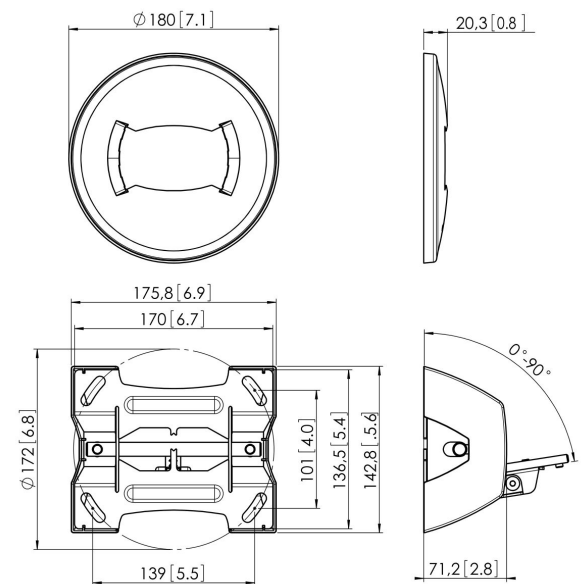

PUC 1070 Ceiling Plate tilt

The PUC 1070 ceiling plate is a part of the modular Connect-it system with which you can create a ceiling solution for medium- to large-sized displays.

PUC 1070 Ceiling Plate tilt

Specifications

Article number (SKU)	7210704
Colour	Black
EAN single box	8712285318689
TÜV certified	Yes
Tilt	Tilt up to 90°
Guarantee	5 years
Max. weight load (kg/Lbs)	80 / 176.37
Ceiling plate options	Flat / inclined 0-90°
Ceiling types	Flat / inclined ceiling
Conned It exceptions	2x if inches gte 65
Fischer inside	Yes