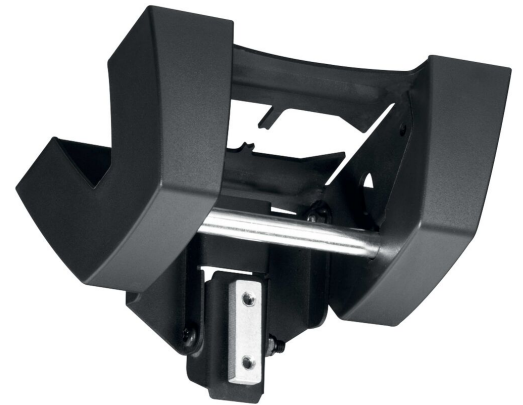

PUC 1070 Ceiling Plate tilt

The PUC 1070 ceiling plate is a part of the modular Connect-it system with which you can create a ceiling solution for medium- to large-sized displays.

PUC 1070 Ceiling Plate tilt

Specifications

Article number (SKU)	7210704
Colour	Black
EAN single box	8712285318689
TÜV certified	Yes
Tilt	Tilt up to 90°
Guarantee	5 years
Max. weight load (kg/Lbs)	80 / 176.37
Ceiling plate options	Flat / inclined 0-90°
Ceiling types	Flat / inclined ceiling
Conned It exceptions	2x if inches gte 65
Fischer inside	Yes