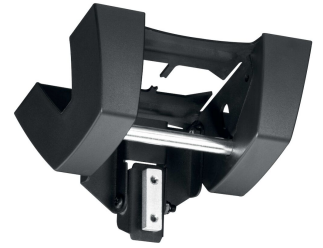

PUC 1070 Ceiling Plate tilt

The PUC 1070 ceiling plate is a part of the modular Connect-it system with which you can create a ceiling solution for medium- to large-sized displays.

PUC 1070 Ceiling Plate tilt

Specifications

Article number (SKU)	7210704
Colour	Black
EAN single box	8712285318689
TÜV certified	Yes
Tilt	Tilt up to 90°
Guarantee	5 years
Max. weight load (kg/Lbs)	80 / 176.37
Ceiling plate options	Flat / inclined 0-90°
Ceiling types	Flat / inclined ceiling
Conned It exceptions	2x if inches gte 65
Fischer inside	Yes