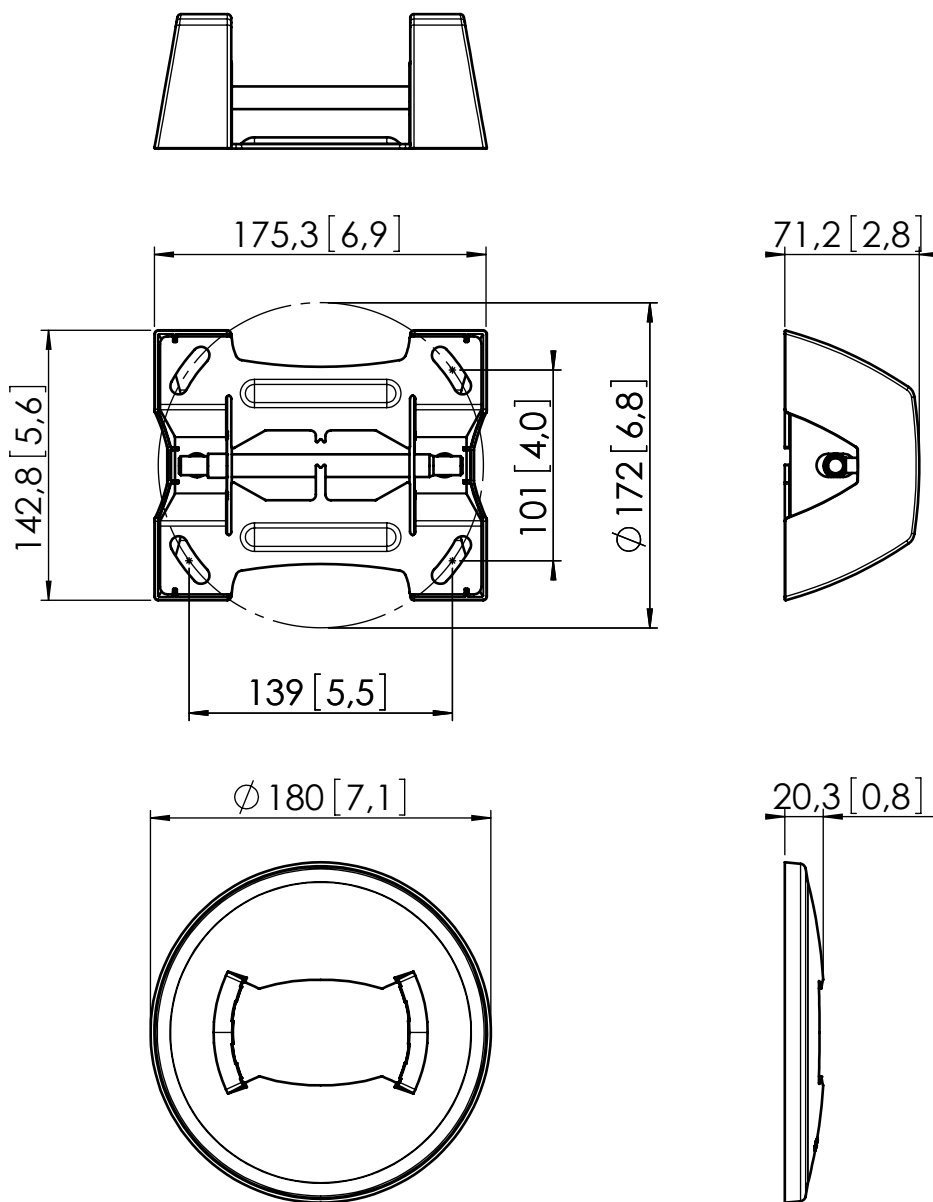

Product data sheet

Dimensions in mm [inch]

ASSY PUC1060

Maximum weight (2x) 80kg (balanced)

Mounting material:

- 4x WOOD SCREW 7 X 80
- 4X FISCHER DOWEL UX10
- 1X CEILING COVER

02.00

Note:
This document and specifications herein are confidential and the exclusive property of Vogel's Products b.v. Neither this design nor any information contained in this drawing may be reproduced or disclosed to others without written consent of Vogel's Products b.v. The design and information will not be reproduced, copied, used either in part or in its entirety, as the basis for the manufacture or sale of items without written permission.