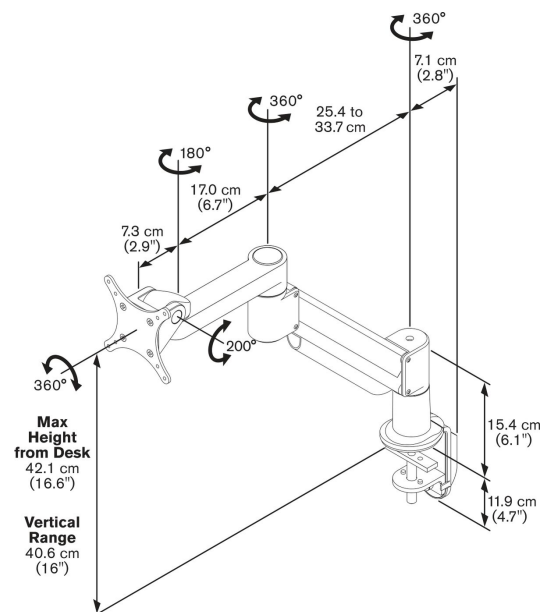

PFD 8541 Monitor Arm dynamic (white)

This Vogel's desk mount is designed for intensive professional use. Features like adjustable bearings, three point cable management and the special Flexmount™ provide outstanding performance and longlasting quality. The stylish design fits any décor or type of desk.

PFD 8541 Monitor Arm dynamic (white)

Specifications

Article number (SKU)	7185411
Colour	White
EAN single box	8712285338922
Height	421
Tilt	Tilt up to 200°
Turn	Up to 360°
Guarantee	10 years
Max. weight load (kg/Lbs)	5.7 / 12.57
Max. height of interface (mm)	115
Max. width of interface (mm)	115
Adjustable depth	True
Adjustable height	True
Gas spring	True
Max. screen size (inch)	29
Min. screen size (inch)	10
Min. weight load (kg)	2
Number of pivot points	3